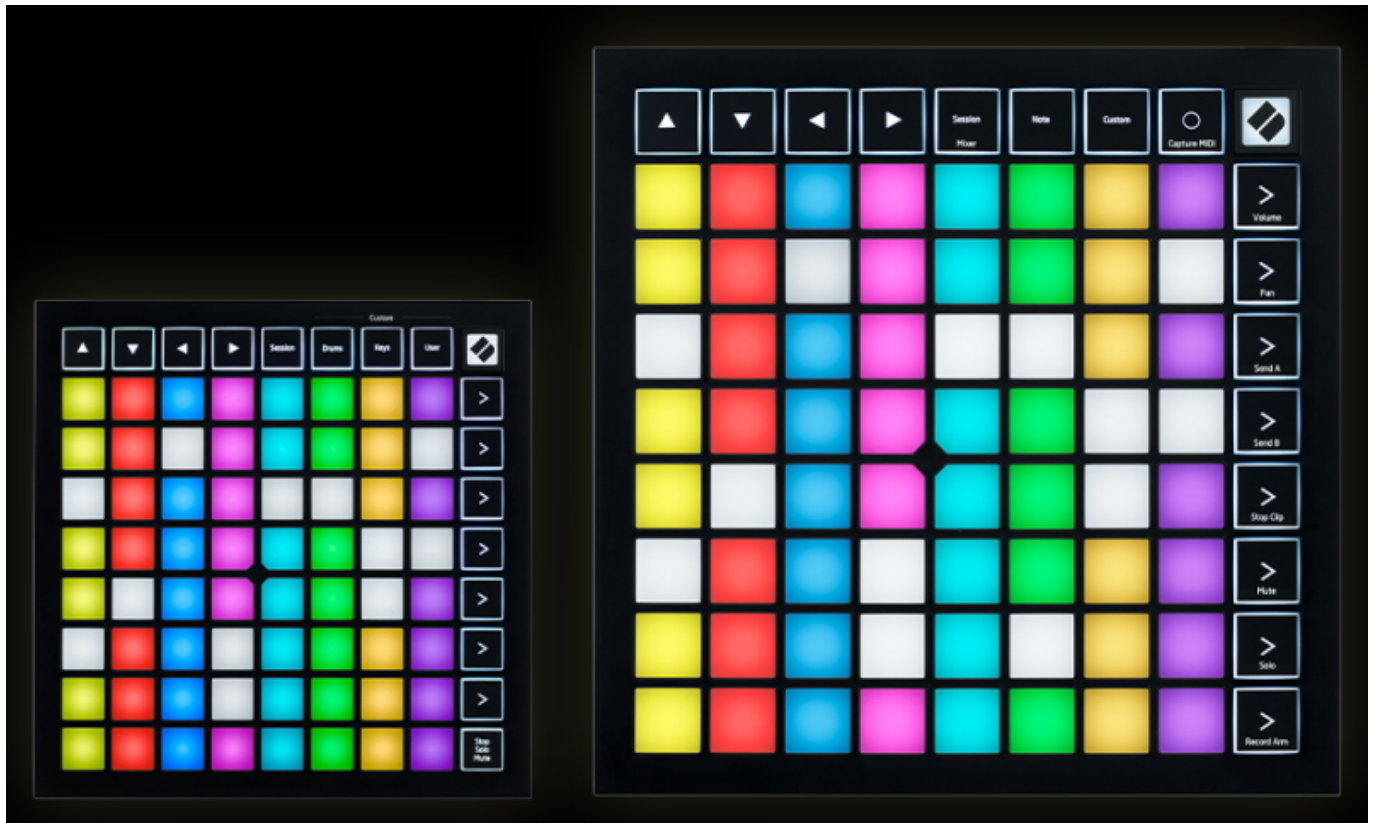

Novation Launchpad Mini and Launchpad X Updates

Novation continues to support its creative community by adding exciting new features to Launchpad Mini and Launchpad X with the firmware version 2.0 update. This update brings more customisation options than ever before to Launchpad owners, allowing them to explore new ideas and produce music with ease.

Firmware version 2.0 introduces the exciting Custom Mode keystroke widget. Launchpad owners can keep creativity flowing while making music by assigning essential DAW shortcuts using Novation's Components software for a faster, more intuitive workflow and endless creative options.

Launchpad X goes even bigger with an additional four Custom Mode slots added in version 2.0. Now with a total of eight slots, Launchpad X owners can take their music to new heights and experiment with the versatile new Custom Mode key stroke widget, without compromising on the space they have to create.

Novation's iconic Launchpad range sparked a wave of innovation in electronic music production and performance. Available in Mini, X and Pro, the grid-based MIDI controllers have garnered a dedicated following of users thanks to their limitless