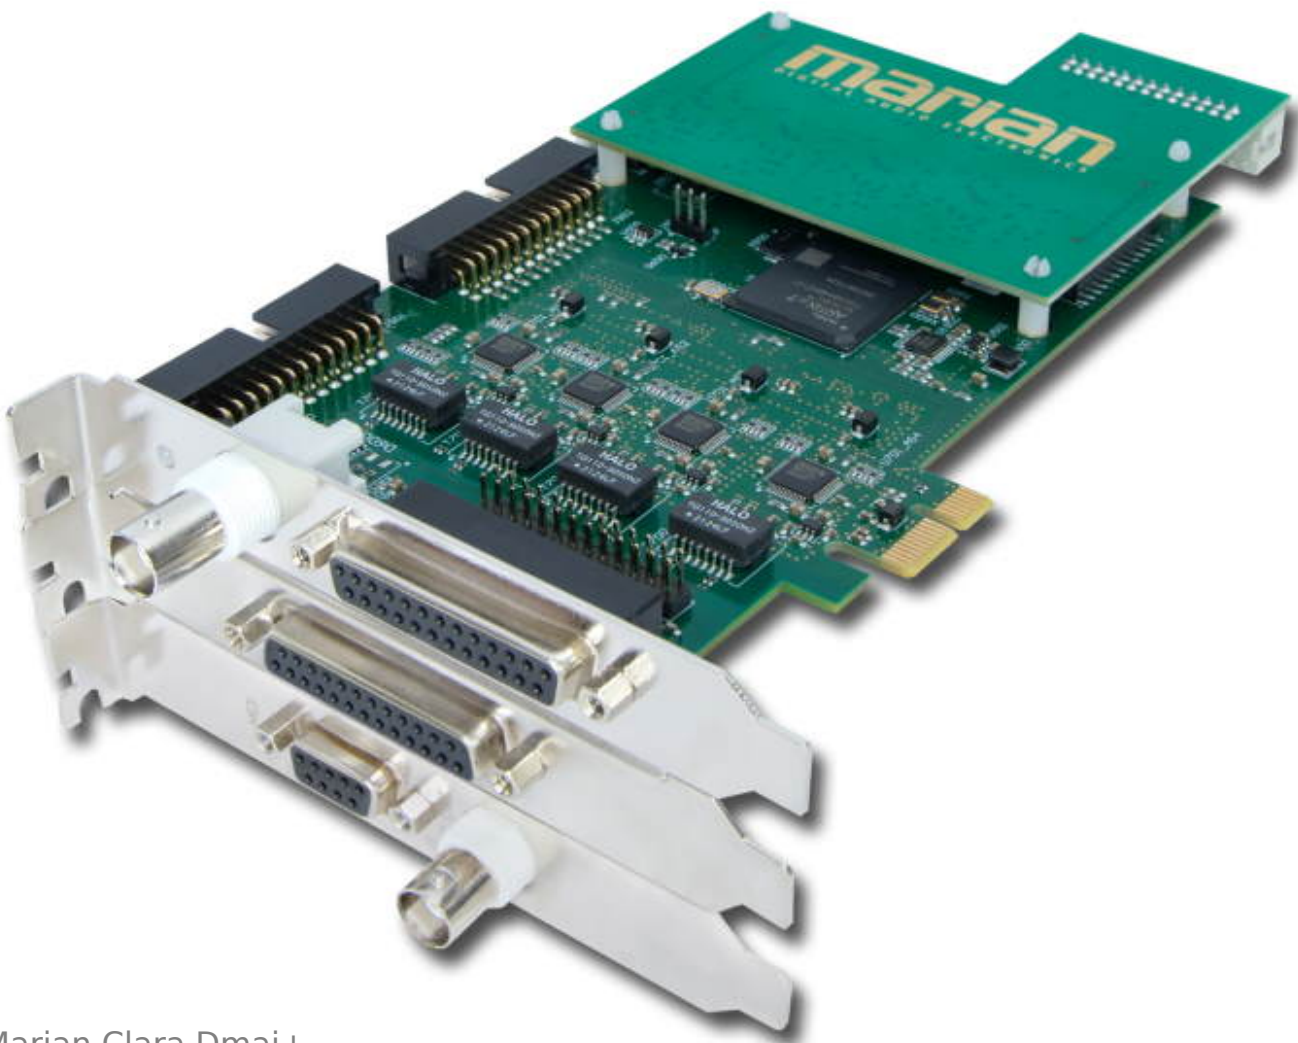

#### Marian Clara D+

Clara is a new generation of digital audio systems by MARIAN. While Clara D sports four AES/EBU ports with 16 channels, Clara Dmaj is equipped with 32 audio channels for large setups.

Clara D and Clara Dmaj expand the MARIAN portfolio by two PCIe audio solutions that pack a large amount of inputs and outputs in a compact format. Clara D features 16 audio channels via four AES/EBU interfaces realized through a single D-Sub connector, which limits the system's space requirements to a single PCIe slot. Sister model Clara Dmaj expands the system's capacity to eight AES/EBU ports for a total of 32 audio channels. The additional connections are realized via another D-Sub connector on a second slot bracket. As there are no additional electronics, this second interface can be mounted independently from the main card, making its installation particularly flexible. Both Clara D and Clara Dmaj feature a Wordclock input to accurately synch them to the central clock of a larger system.

Tuesday, 17 May 2022 12:27

---

In addition to flexibility and reliability, the major focus of MARIAN when developing audio solutions is on outstanding signal integrity and sound quality fit for even the most discerning broadcast specifications. Accordingly, Clara D and Clara Dmaj employ an ultra-precise clocking generator. With jitter below one nanosecond, the Clara system clock is more precise than many external Wordclock generators. The new MARIAN solutions support sampling rates up to 192 kHz at 24 bits, enabling audiophile reference quality and a dynamic range of 144 dB.

Marian Clara Dmaj+

The Clara solutions feature the powerful virtual mixing environment called the “Beast”, established with the Seraph audio systems. At 64 input channels and eight output busses, the Beast integrates analogue and digital interfaces as well as internal DAW signals. All input channels are equipped with four-band EQs