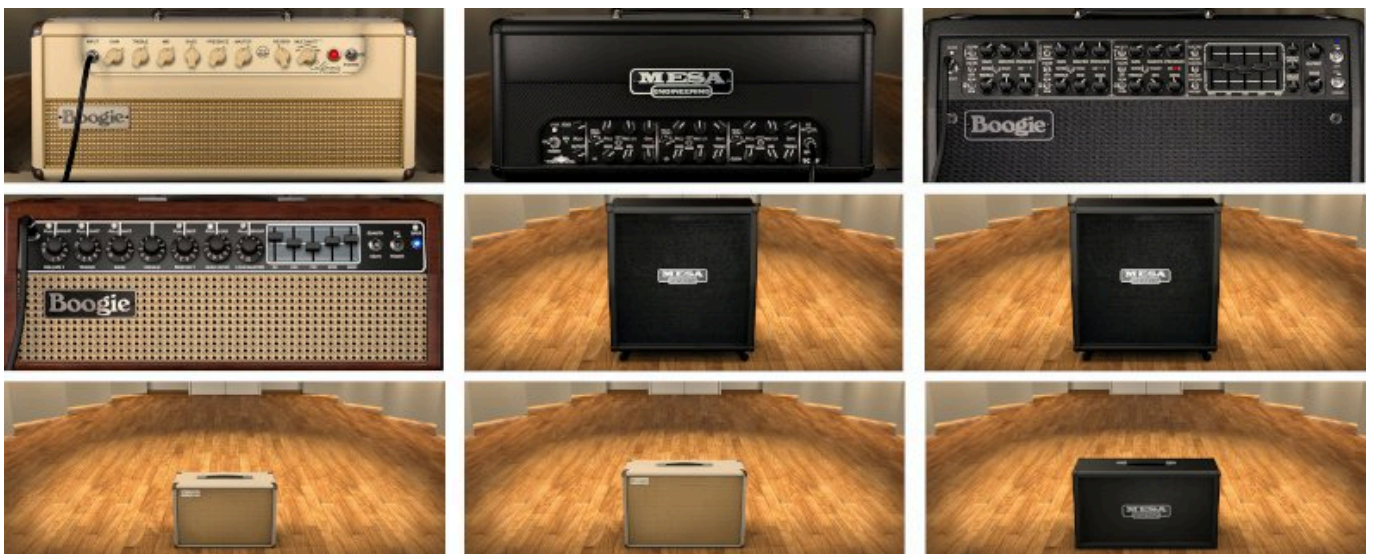

The amps and cabs in MESA/Boogie 2 were chosen for their significant tone-shaping innovations. Users will find 3 ground-breaking amps from MESA's current line-up and one of their most desirable models from the past.

MESA's California Tweed Series was 50 years in the making and designed to reinvent "vintage" tone. This new single channel, "old school" amp aims at all sounds Americana. IK's model is equipped with all the same features as the physical product including MESA's Incremental multi-watt power amp with Duo-Class and Dyna-Watt technologies, which provide 5 power, 2 operating-classes and 3 wiring configurations.

An amazing do-it-all amp, the TC-100's all-tube amplifier features a multi-soak

IK Multimedia releases AmpliTube MESA/Boogie 2

Sunday, 12 December 2021 10:02

attenuator with 5 power options to tame its punch and aggressive performance perfectly. Three channels offer a choice of pristine Clean, aggressive Crunch, all the way up to massive Gain and each channel is fitted with a voicing switch; DRIVE in Channel 1, TIGHT in Channels 2 and 3.

The legendary amp of so many recording artists and one of MESA's most coveted models, the Mark IIC+ was the last of the Mark II series. The ground-breaking amp features a more sensitive lead channel, which incorporates a dual cascading drive stage. The IIC+ also features a pull Deep Bass booster and other enigmatic features that earned the legendary head its "+" rating for sounding so fantastic.