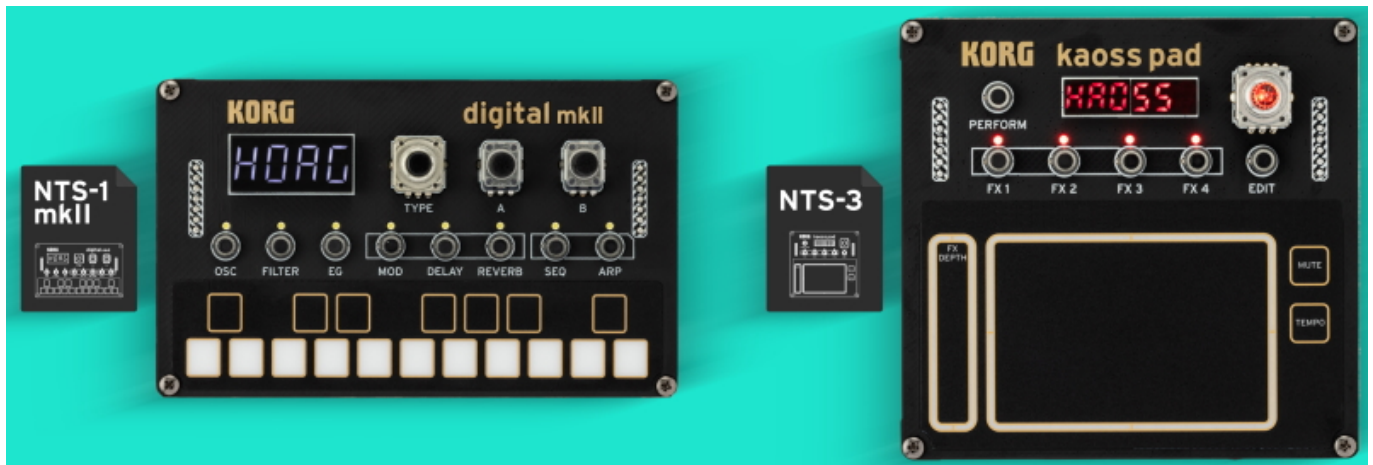

## Sinevibes Blend v2, Dipole v2 & Whirl v2

Sinevibes announces the first batch of plugins for KORG NTS-1 mkII and NTS-3. Three effects are available initially – Blend v2, Dipole v2 and Whirl v2 – and more are already on the way. And even better news are that these upgrades are free for customers who bought these plugin products for KORG’s older devices.

KORG’s NTS-1 mkII synthesizer and NTS-3 kaoss pad released this year feature an all-new plugin platform, with a new plugin format, extended parameter interface, and of course much more powerful hardware. The Sinevibes team is very happy to embrace these new possibilities and we’re working on bringing all of our previously released KORG plugins to this new second-generation platform. The very first plugins, available today, are:

- Blend v2 multi-voice chorus
- Dipole v2 through-zero flanger
- Whirl v2 barber-pole phaser

Thanks to the new possibilities of this second-generation platform, Sinevibes were able to open up new parameters for you to adjust, and with some products also make the DSP algorithms more complex than before. Blend v2 and Dipole v2 are identical to the plugins on the first-generation platform, but they add new dry/wet mix and modulation stereo width parameters. Whirl v2 is a bigger upgrade: in addition to the new dry/wet mix and stereo width parameters, it features independent stereo processing and a dual-stage Bode phaser design, creating a much more pronounced spectral morphing effect at higher feedback values.

Blend v2, Dipole v2 and Whirl v2 are immediately available for \$19 each, and the packages include plugins in 5 different formats at the same time. The Sinevibes license allows the KORG plugins to be installed on any number of compatible devices that the user owns. Customers who bought these KORG effect plugins before can download the upgrades at no cost.