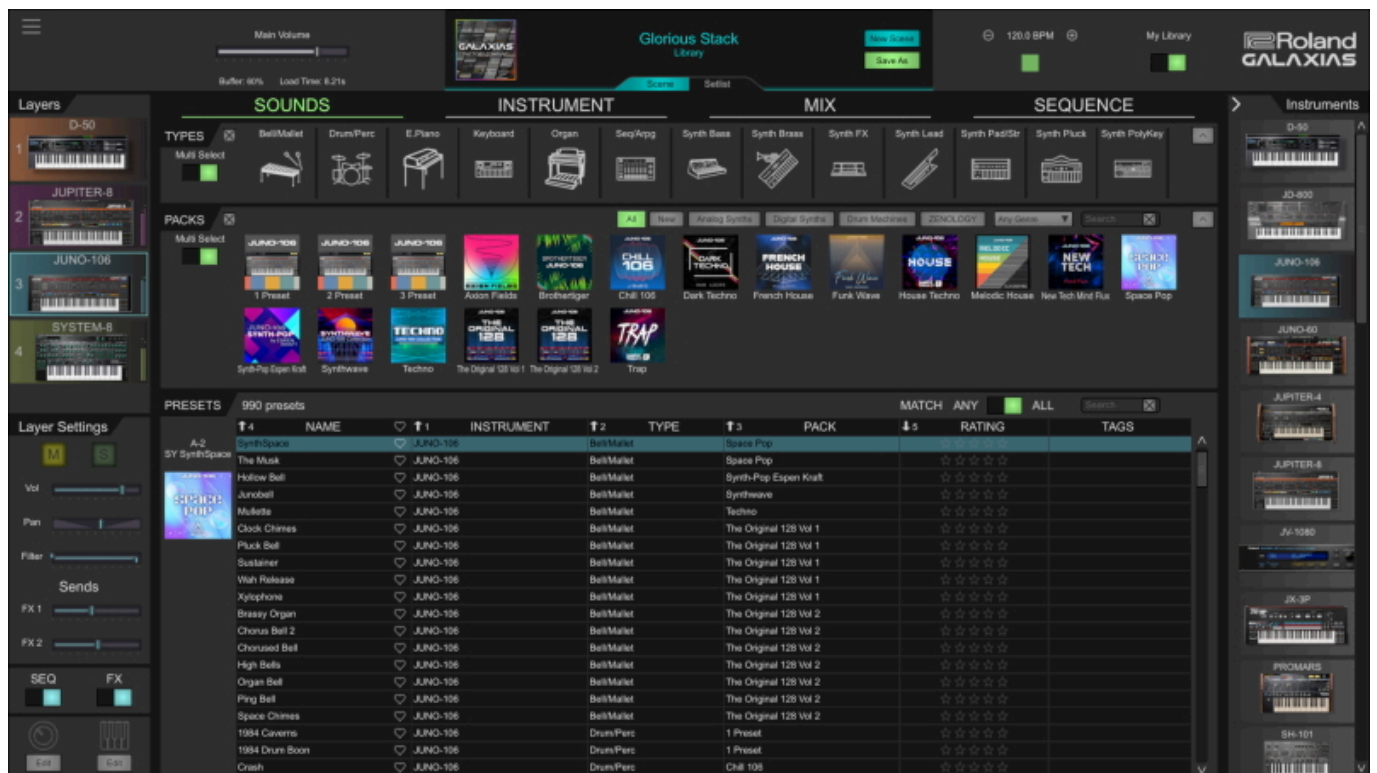

# Roland GALAXIAS

Roland introduces GALAXIAS, a powerful new software-based musical instrument available exclusively on Roland Cloud. Roland has been a pioneer in music technology for over half a century, delivering a continuous stream of influential instruments and effects that have fueled countless hits, defined genres, and driven cultural trends. With GALAXIAS, musicians and producers can explore and experience them all in one creative environment.

sonic legacy into a single “Super Instrument” with infinite creative possibilities.

GALAXIAS provides the ability to layer up to four instruments and create massive sonic superclusters called Scenes. Every layer has its own key range, transpose, and MIDI input settings, plus a dedicated arpeggiator. Convenient learn and drag functionality makes it fast and easy to build intricate sounds that are deeply engaging and demand attention. Ultra-powerful macro controls offer a new level of expression with simultaneous operation of up to 128 parameters via internal LFOs or an external MIDI controller. Scenes can be organized in Setlists for live performances, complete with gapless transitions for a seamless stage experience.

The inspiring GALAXIAS interface has been carefully forged for rapid creativity and instant satisfaction. Everything is logically organized, making it simple to go deep and quickly translate ideas into great-sounding tracks. Users can delve into a single instrument layer, tweak the complete set of parameters, and get the experience of using the original hardware with Roland’s classic instrument plug-ins. With the full-screen Immersive View, the focus can be toggled between the entire Scene and an individual instrument or effect using a single click or key command.