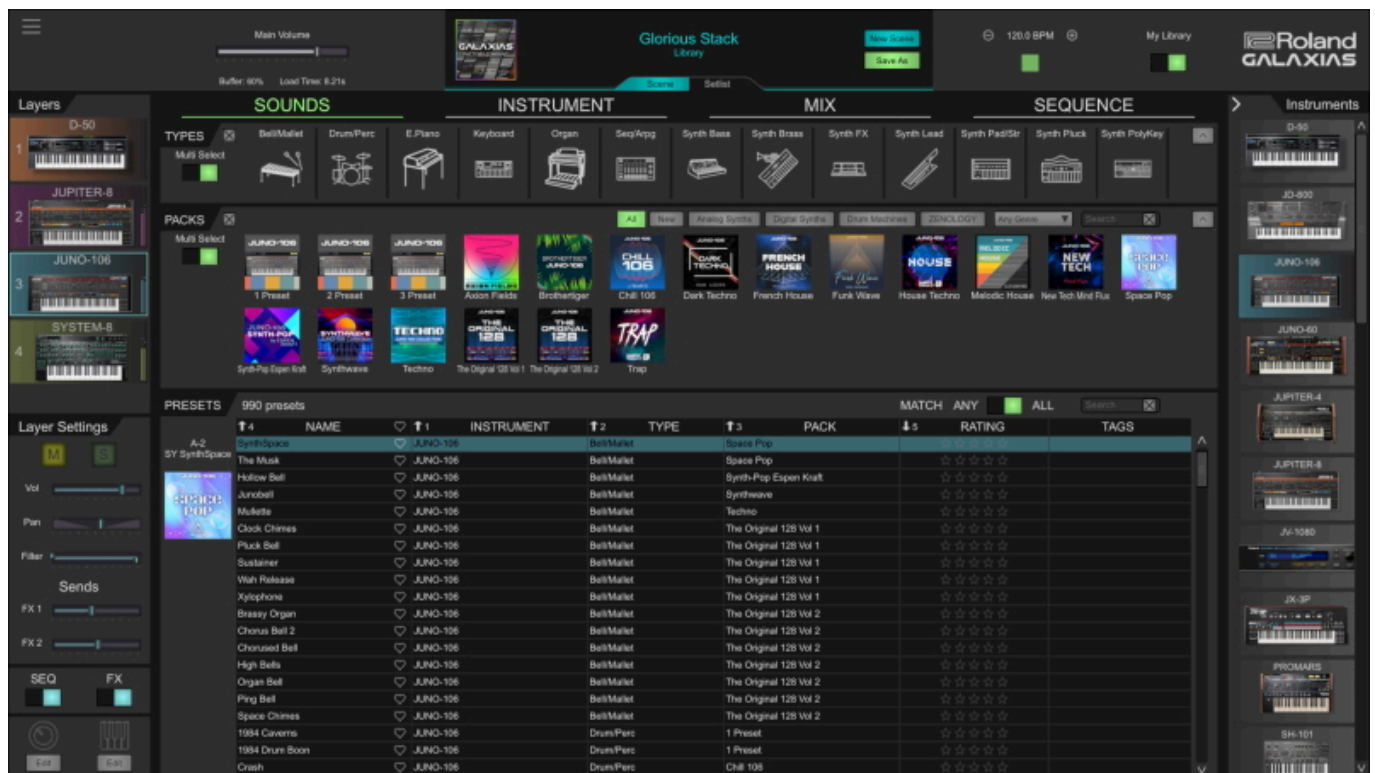

Roland GALAXIAS

Roland introduces GALAXIAS, a powerful new software-based musical instrument available exclusively on Roland Cloud. Roland has been a pioneer in music technology for over half a century, delivering a continuous stream of influential instruments and effects that have fueled countless hits, defined genres, and driven cultural trends. With GALAXIAS, musicians and producers can explore and experience them all in one creative environment.

sonic legacy into a single “Super Instrument” with infinite creative possibilities.

GALAXIAS provides the ability to layer up to four instruments and create massive sonic superclusters called Scenes. Every layer has its own key range, transpose, and MIDI input settings, plus a dedicated arpeggiator. Convenient learn and drag functionality makes it fast and easy to build intricate sounds that are deeply engaging and demand attention. Ultra-powerful macro controls offer a new level of expression with simultaneous operation of up to 128 parameters via internal LFOs or an external MIDI controller. Scenes can be organized in Setlists for live performances, complete with gapless transitions for a seamless stage experience.

The inspiring GALAXIAS interface has been carefully forged for rapid creativity and instant satisfaction. Everything is logically organized, making it simple to go deep and quickly translate ideas into great-sounding tracks. Users can delve into a single instrument layer, tweak the complete set of parameters, and get the experience of using the original hardware with Roland’s classic instrument plug-ins. With the full-screen Immersive View, the focus can be toggled between the entire Scene and an individual instrument or effect using a single click or key command.