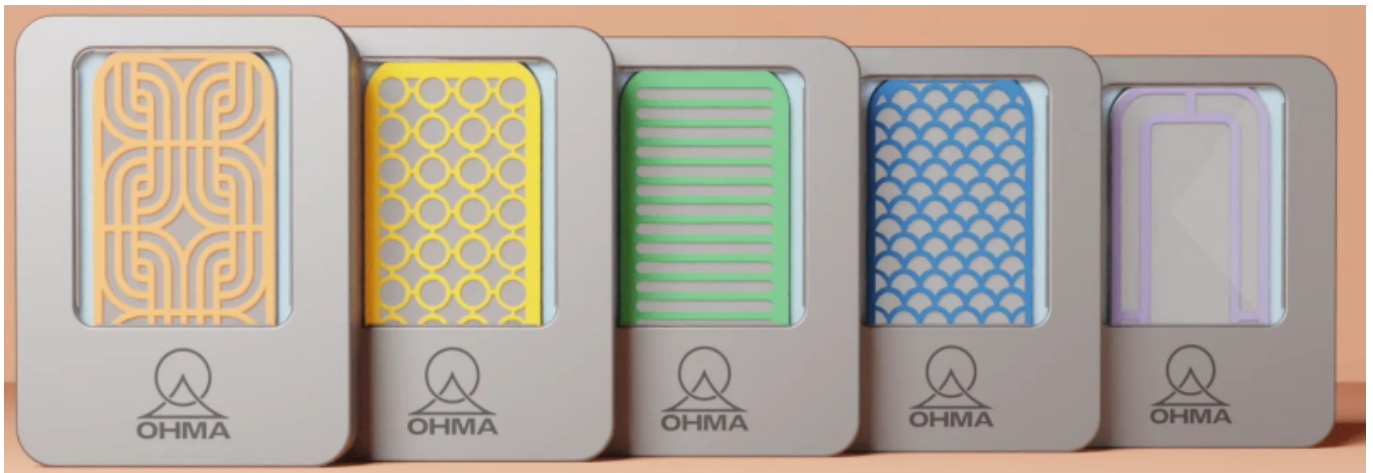

Ohma World Customizable Modular Microphones

Introducing Ohma World, a company founded by audio engineers and musicians who are passionate about creating products that allow people to express themselves in new and unique ways. Ohma World microphones are designed with a single mission: to give storytellers, musicians, and sound engineers the resources they need to capture beautiful sound effortlessly without obstacles or limitations.

Ohma World mics offer an unparalleled level of flexibility and control with swappable magnetic microphone grilles, which they call screens, each designed to alter the frequency response of the mic in various ways. Each screen imparts a distinct sound profile allowing you to shape your sound in new directions. Ohma World is the only company to offer fully customizable modular microphones, with each mic body and screen set hand-painted in-house at their workshop in Los Angeles. Choose between unique, ready-to-go, stock microphones, or use their online modular mic customizer to create something completely one-of-a-kind. From different colors and shades, to varied screens and sounds, you can freely explore creative depths and experiment with ease. Every Ohma microphone condenser capsule and ribbon transducer is hand-made in-house using only the finest materials.

The Ohma Condenser combines the best of mid-century capsule design with modern innovation to deliver a timeless sound that blends color with musical detail. It features Ohma's signature edge-terminated capsule - lovingly christened "The Debby" - which is delicately tuned by hand, in-house, creating a remarkably smooth and extended frequency response rarely heard in microphones today. Classic FET circuitry paired with a vintage Cinemag transformer imparts an extra bit of depth and subtle saturation to your sound.

The Ohma Ribbon combines the classic characteristics of ribbon mics with added clarity and definition. You can expect smooth and forgiving transients without sacrificing details for an overall sound that feels full-bodied and balanced. The Ohma Ribbon, also tuned and tensioned in-house, features a custom Lehle