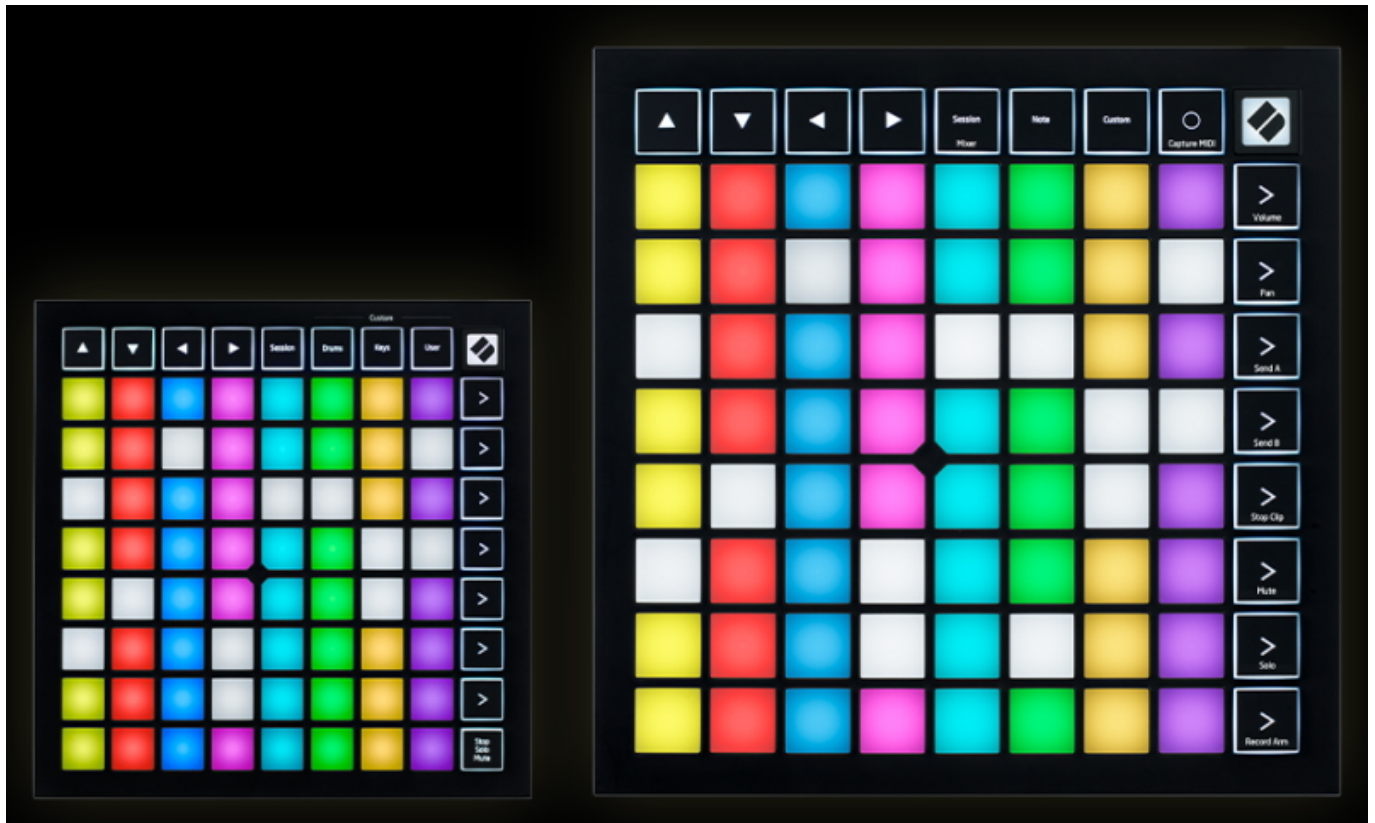

### Novation Launchpad Mini and Launchpad X Updates

Novation continues to support its creative community by adding exciting new features to Launchpad Mini and Launchpad X with the firmware version 2.0 update. This update brings more customisation options than ever before to Launchpad owners, allowing them to explore new ideas and produce music with ease.

Firmware version 2.0 introduces the exciting Custom Mode keystroke widget. Launchpad owners can keep creativity flowing while making music by assigning essential DAW shortcuts using Novation's Components software for a faster, more intuitive workflow and endless creative options.

Launchpad X goes even bigger with an additional four Custom Mode slots added in version 2.0. Now with a total of eight slots, Launchpad X owners can take their music to new heights and experiment with the versatile new Custom Mode key stroke widget, without compromising on the space they have to create.

Novation's iconic Launchpad range sparked a wave of innovation in electronic music production and performance. Available in Mini, X and Pro, the grid-based MIDI controllers have garnered a dedicated following of users thanks to their limitless