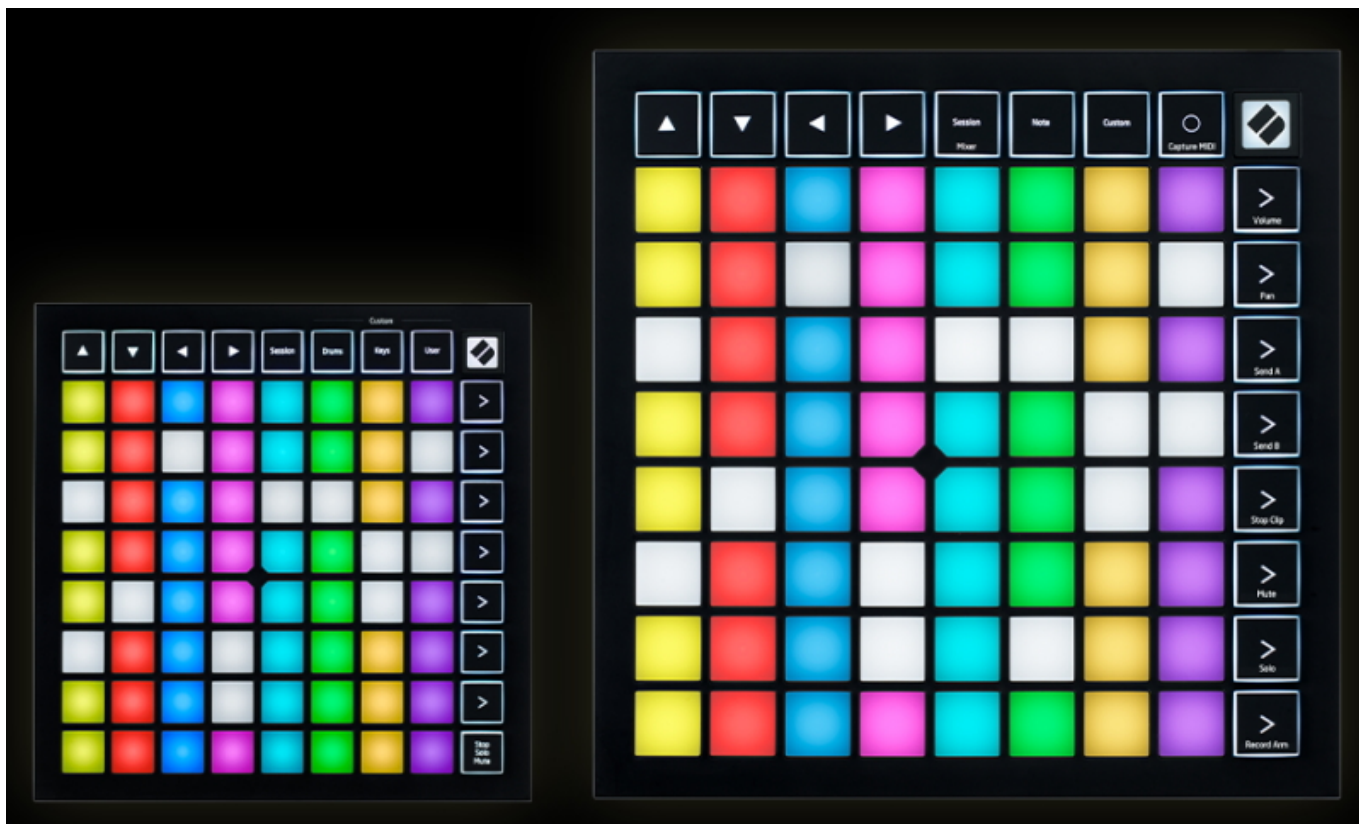

Novation Launchpad Mini and Launchpad X Updates

Novation continues to support its creative community by adding exciting new features to Launchpad Mini and Launchpad X with the firmware version 2.0 update. This update brings more customisation options than ever before to Launchpad owners, allowing them to explore new ideas and produce music with ease.

Firmware version 2.0 introduces the exciting Custom Mode keystroke widget. Launchpad owners can keep creativity flowing while making music by assigning essential DAW shortcuts using Novation's Components software for a faster, more intuitive workflow and endless creative options.

Launchpad X goes even bigger with an additional four Custom Mode slots added in version 2.0. Now with a total of eight slots, Launchpad X owners can take their music to new heights and experiment with the versatile new Custom Mode key stroke widget, without compromising on the space they have to create.

Novation's iconic Launchpad range sparked a wave of innovation in electronic music production and performance. Available in Mini, X and Pro, the grid-based MIDI controllers have garnered a dedicated following of users thanks to their limitless