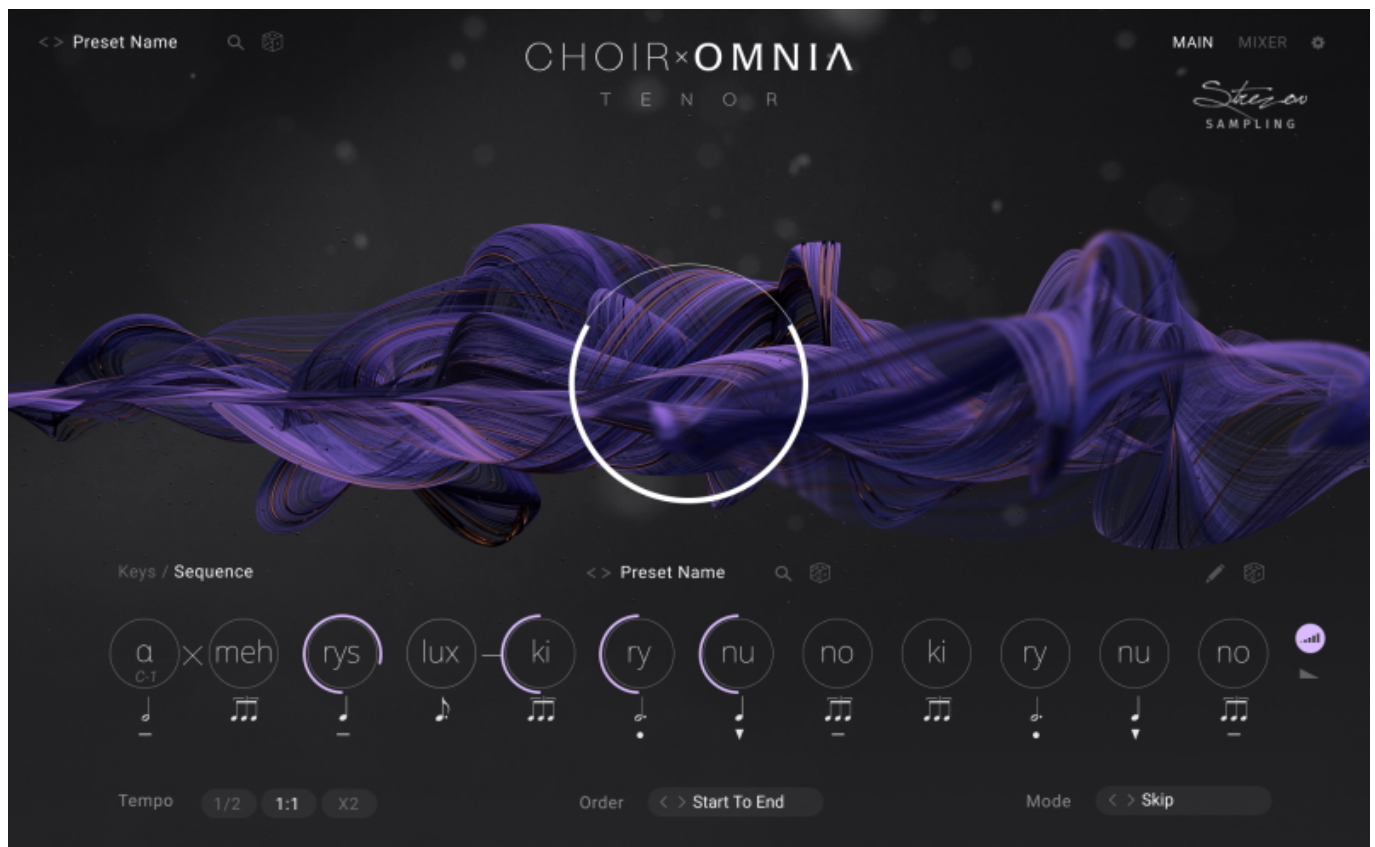

Tuesday, 27 September 2022 07:00

---

display throughout the leading production-suite that is KOMplete 14. Powered by machine learning, the Ozone 10 Standard tools from iZotope make mastering easy, with assistive technology driving balance in this latest version of the industry's most comprehensive pro mastering software. New tools from Plugin Alliance and Brainworx help further develop and drive creativity, with synths and effects, including bx_Oberhausen, Knifonium, LO-FI-AF, Focusrite SC, and more.

CHOIR: OMNIA captures a 40-person vocal ensemble at their passionate peak. Created in collaboration with Strezov Sampling, the production process used a world-class signal chain to record the choir over six weeks of live performances. The library creates a contemporary symphonic experience for dynamic scoring across soprano, tenor, alto, and bass sections. Two browsers and intuitive controls allow for easier use of the expressive, deeply customisable instrument, and the SYLLABUILDER enables the construction of individual syllables and intricate phrases to create entirely unique vocalizations.

Soundwise's mission is to make music and audio creation a more joyful and inspiring experience for creators everywhere by helping them to find, and stay in, their creative flow. KOMplete 14 is just the latest development in NI's commitment to providing best-in-class tools for bedroom producers and seasoned pros alike. The four tiers of KOMplete 14 likewise include a range of advanced instruments, effects, and Expansions, such as SOUL SESSIONS and NEO BOOGIE in the SELECT package, PLAYBOX in STANDARD, PIANO COLORS and ASHLIGHT in ULTIMATE, and LORES in COLLECTOR'S EDITION.