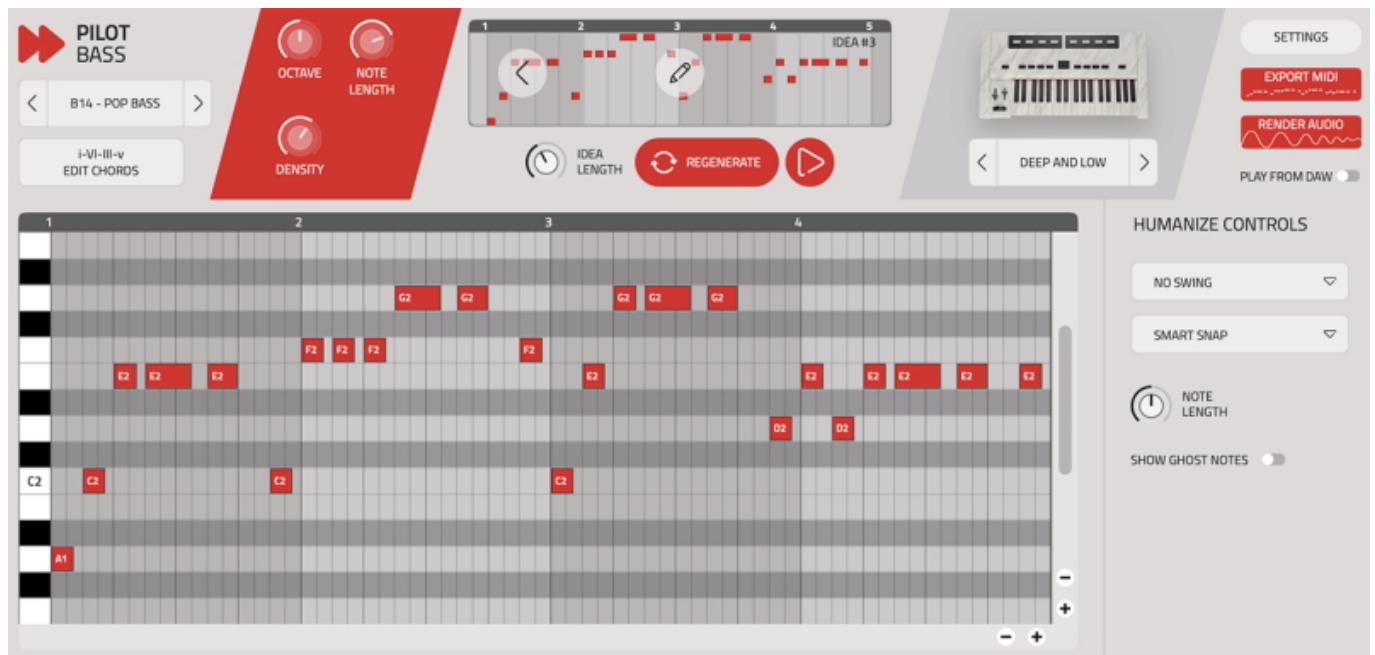

MIXED IN KEY PILOT PLUGINS 2.0

Pilot Plug-ins is your your go-to for making chords, melodies, basslines, and arpeggios. Get these MIDI generators for your music production.

The features include:

- Pilot Chords: MIXED IN KEY created a new Pilot Chords plugin with an ultra-fast workflow for creating beautiful chords.
- Pilot Bass: Add basslines that use our patented technology to follow the chords and create a great rhythm for your track.
- Pilot Melody: Let's be honest: if the song isn't memorable, it's not a hit. MIXED IN KEY created Pilot Melody to help you create super memorable melodies that fit your track.
- Pilot Arpeggio: This plugin adds textures to your music and makes it more interesting.

MIXED IN KEY has expanded their library with 25 new Phase Plant sound presets, complementing the existing collection of built-in sounds. There's everything you need to sketch your idea.

www.mixedinkey.com