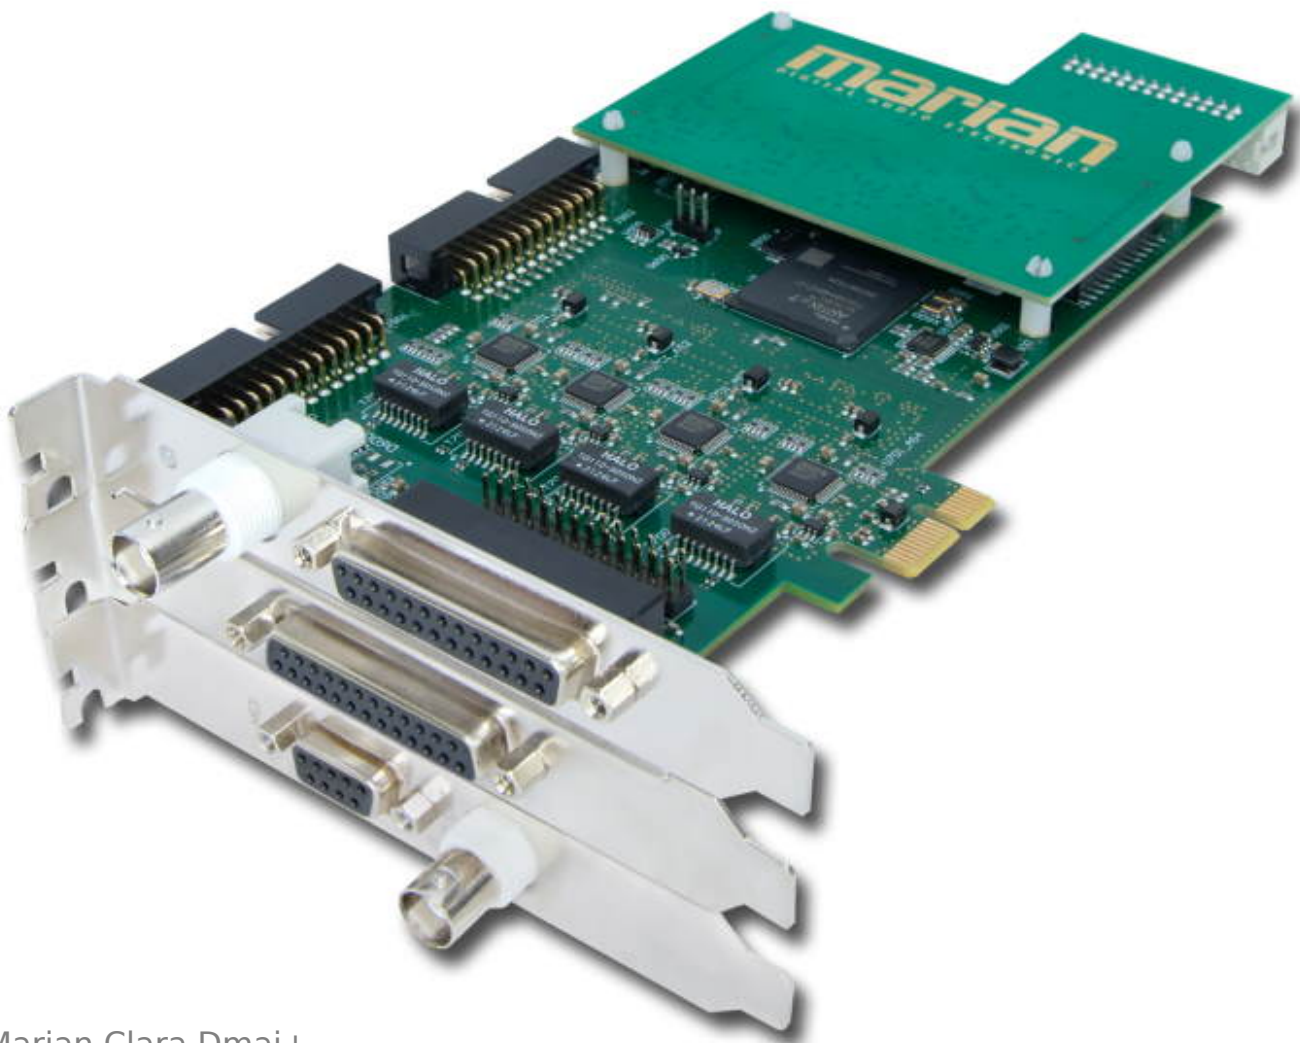

#### Marian Clara D+

Clara is a new generation of digital audio systems by MARIAN. While Clara D sports four AES/EBU ports with 16 channels, Clara Dmaj is equipped with 32 audio channels for large setups.

Clara D and Clara Dmaj expand the MARIAN portfolio by two PCIe audio solutions that pack a large amount of inputs and outputs in a compact format. Clara D features 16 audio channels via four AES/EBU interfaces realized through a single D-Sub connector, which limits the system's space requirements to a single PCIe slot. Sister model Clara Dmaj expands the system's capacity to eight AES/EBU ports for a total of 32 audio channels. The additional connections are realized via another D-Sub connector on a second slot bracket. As there are no additional electronics, this second interface can be mounted independently from the main card, making its installation particularly flexible. Both Clara D and Clara Dmaj feature a Wordclock input to accurately synch them to the central clock of a larger system.

Tuesday, 17 May 2022 12:27

---

In addition to flexibility and reliability, the major focus of MARIAN when developing audio solutions is on outstanding signal integrity and sound quality fit for even the most discerning broadcast specifications. Accordingly, Clara D and Clara Dmaj employ an ultra-precise clocking generator. With jitter below one nanosecond, the Clara system clock is more precise than many external Wordclock generators. The new MARIAN solutions support sampling rates up to 192 kHz at 24 bits, enabling audiophile reference quality and a dynamic range of 144 dB.

Marian Clara Dmaj+

The Clara solutions feature the powerful virtual mixing environment called the “Beast”, established with the Seraph audio systems. At 64 input channels and eight output busses, the Beast integrates analogue and digital interfaces as well as internal DAW signals. All input channels are equipped with four-band EQs