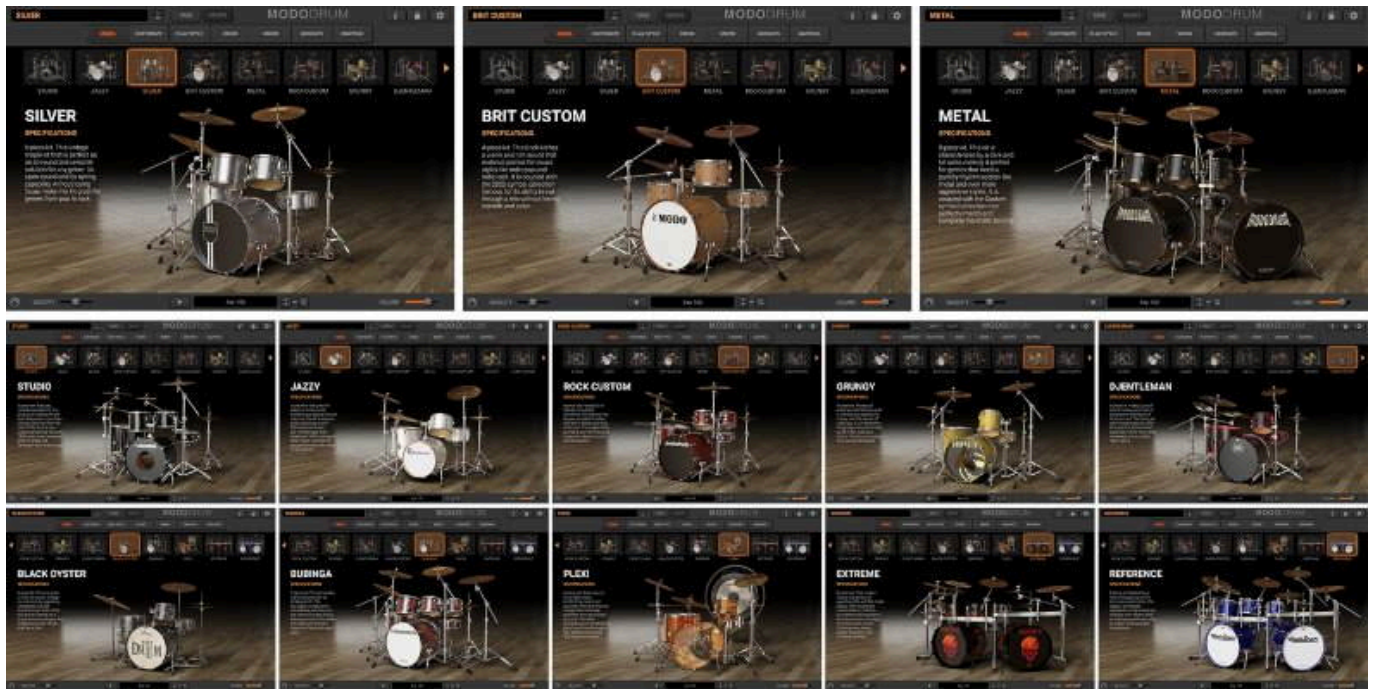

IK Multimedia MODO DRUM 1.5

IK Multimedia releases MODO DRUM 1.5, the newly expanded physical modeling drum virtual instrument. It delivers unmatched flexibility for drum customization and the sound quality of top sample-based programs without the huge memory footprint.

The companion to IK's award-winning MODO BASS, MODO DRUM 1.5 now offers 13 deeply customizable virtual drum kits and a wider choice of versions to suit everyone's needs, including a FREE entry into the MODO DRUM world.

A premiere for the plug-in world, MODO DRUM and BASS utilize raw computer power to emulate physical instruments from scratch. Their sound quality is indistinguishable from a real recorded instrument while adding supreme flexibility and playability, unmatched in any other drum or bass plug-in.

With this method of sound generation, MODO DRUM offers music producers controls for everything from drum skin material, shell depth and thickness, to other drum and performance-specific parameters such as the area where the drum heads are hit. Playing with MODO DRUM is virtually like playing real drums with a real drummer.

Entering the MODO DRUM 1.5 "Showroom," users will be astonished by the wealth of kits at their fingertips. Now there are 13 distinct drum sets in total for every style and genre including 3 exciting new kits: Silver, Brit Custom and Metal, which IK researched and developed to make MODO DRUM 1.5 truly a 1-stop drum shop for all music makers.