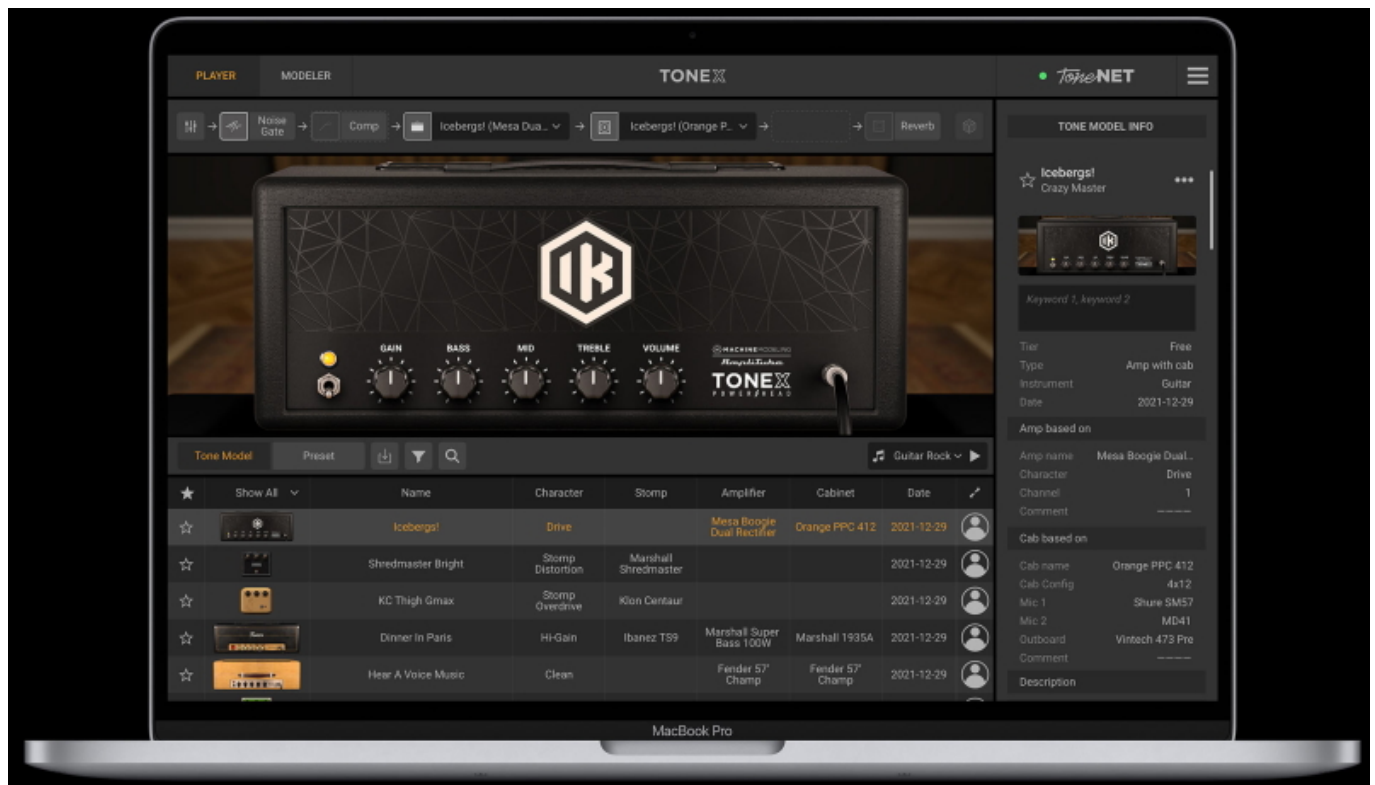

## IK Multimedia AmpliTube TONEX

IK Multimedia announces the release of TONEX Mac/PC, the core element of AmpliTube TONEX, IK's complete software ecosystem which lets users model their own rig and play, practice and record with thousands of ultra-realistic Tone Models of amps and pedals. TONEX Mac/PC is available today in 4 versions for purchase and download including a free version: TONEX CS. IK also announces that TONEX SE is now included with AXE I/O and AXE I/O Solo audio interfaces for guitar and bass players. A revolutionary concept in rig modeling, TONEX Mac/PC uses breakthrough AI Machine Modeling technology to let users capture the sound of any amp, cabinet, combo or pedal (like fuzz, distortion, overdrive, EQ, booster) and turn it into a Tone Model, all with ease and a sonic accuracy that's virtually indistinguishable from the real thing.

TONEX Mac/PC works as a standalone and plug-in for all the major DAWs. Plus it's available seamlessly inside AmpliTube 5, appearing as additional gear with direct access to all the user's Tone Models. TONEX has two main sections: the Modeler, where the AI Machine Modeling Tone Models are captured and generated; and the Player, where the Tone Models can be searched, played, customized and uploaded to ToneNET.

To make it easy for anyone to create Tone Models, IK's new all-in-one TONEX Capture is an accessory that connects to the output of an audio interface to feed into an amp at just the right level. Then, the return stage sits passively between an amp and cab, sending a perfect copy back to the interface at a safe volume without affecting the amp/cab interaction.