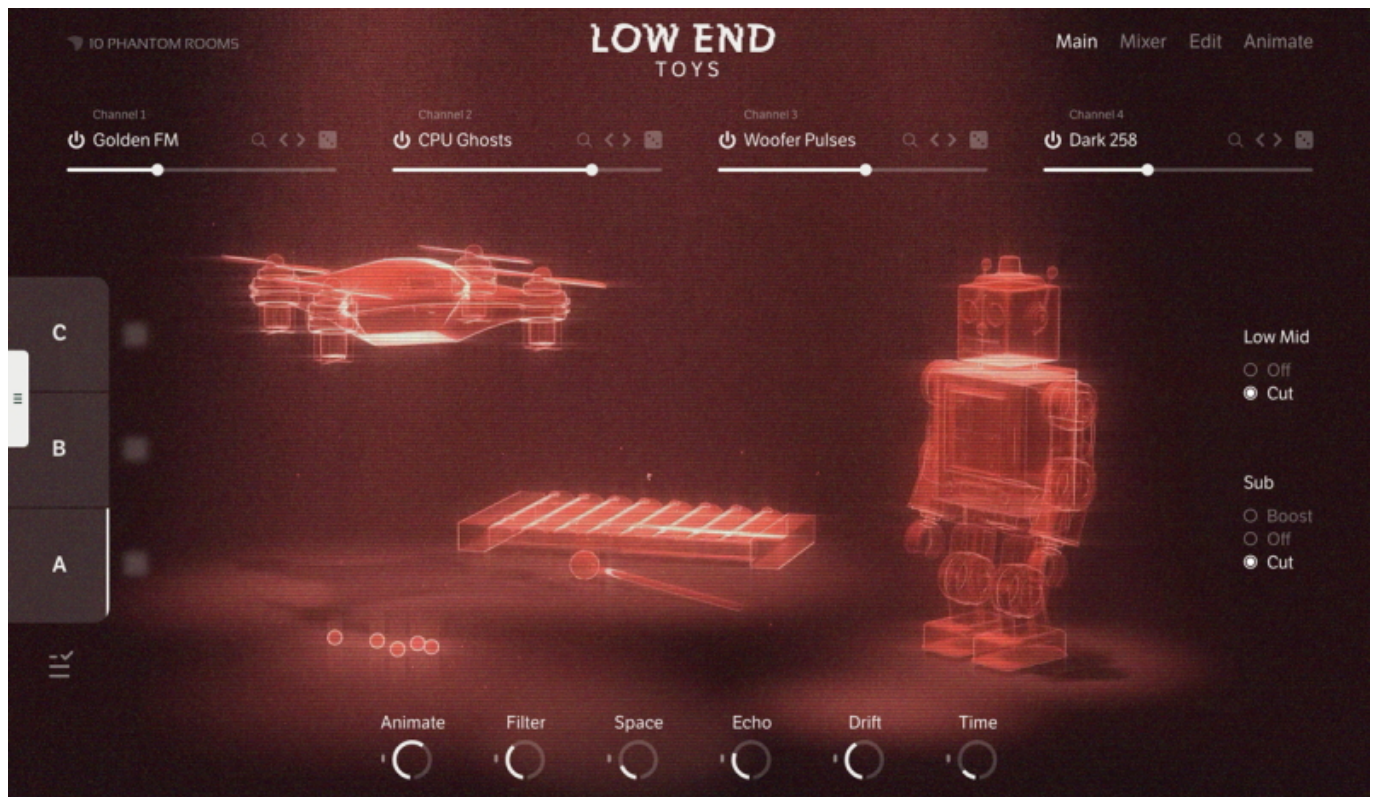

Best Service Low End Toys by 10 Phantom Rooms

This innovative Kontakt instrument is composed of a unique mix of acoustic, mechanical, and electronic toy instruments and toys. The available sounds were carefully recorded with high-frequency microphones up to 100 kHz and pitched down by 2 to 3 octaves to achieve an unprecedented depth of sound.

Low End Toys offers over 160 presets based on a unique collection of toys and toy instruments, making it perfect for film scores, electronic tracks, and experimental music. The collection includes:

- Toy robots, remote-controlled cars, and drones
- Magnetic, wood, and glass toys
- Steam locomotives and toy trains
- Toy pianos, organs, xylophones, guitars, flutes, melodicas, and bells
- Vintage mechanical and electro-acoustic toys
- Unique modded toys