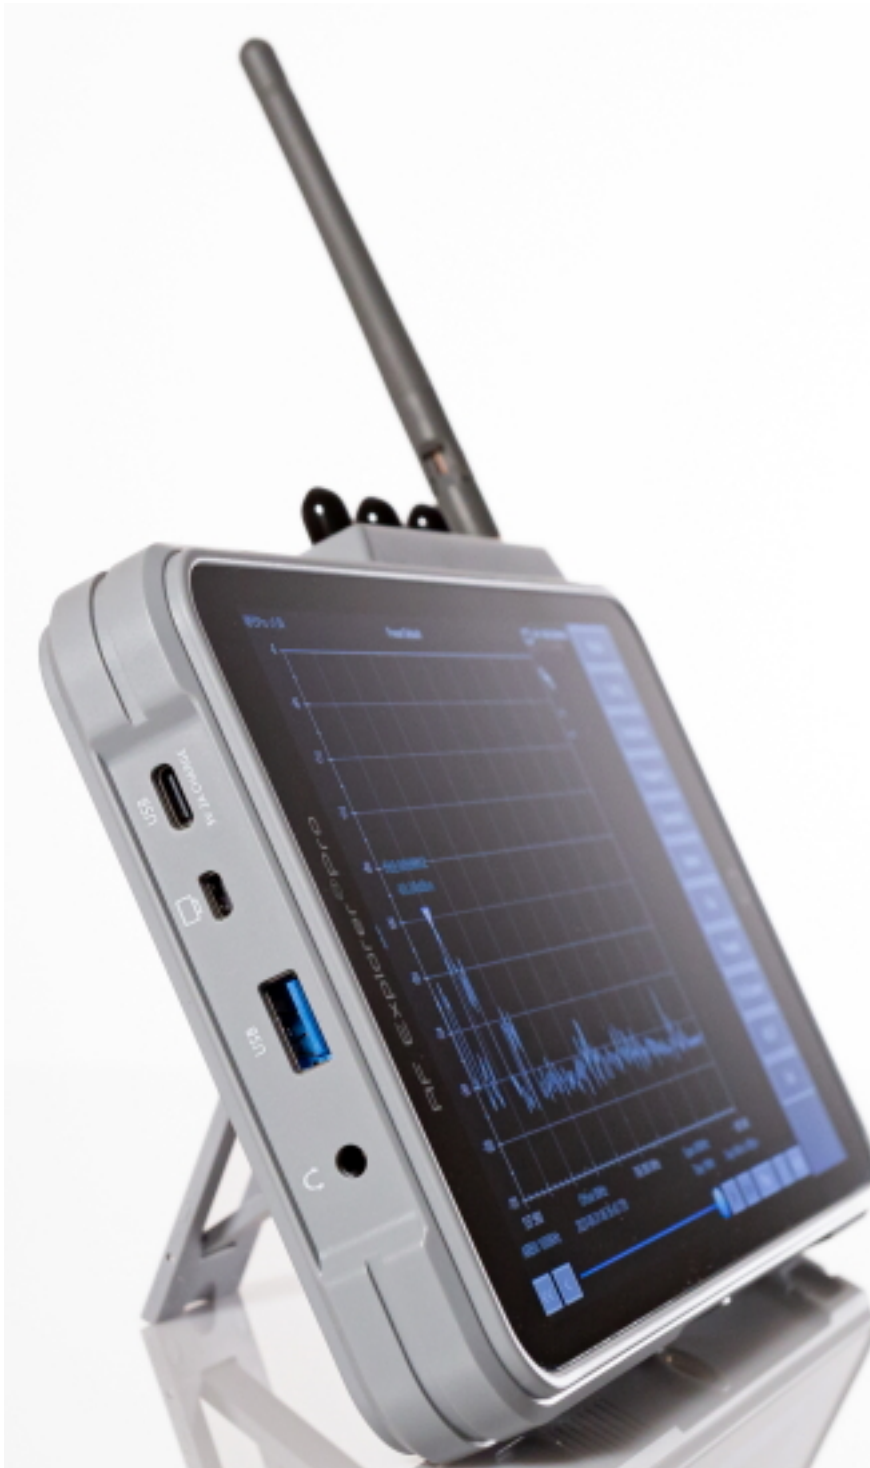

RF Venue announces RF Explorer Pro Touchscreen Spectrum Analyzer

Tuesday, 03 October 2023 19:21

“We’re delighted to collaborate with RF Venue for the distribution of RF Explorer Pro. RF Venue’s unwavering capabilities and long-term commitment to addressing wireless audio needs speak volumes,” says Ariel Rocholl, Chief Executive Officer for RF Explorer. “With a solid decade of collaboration behind us, we are confident in their ability to offer unmatched solutions and deliver impeccable support to both distributors and end users with RF Explorer Pro.”