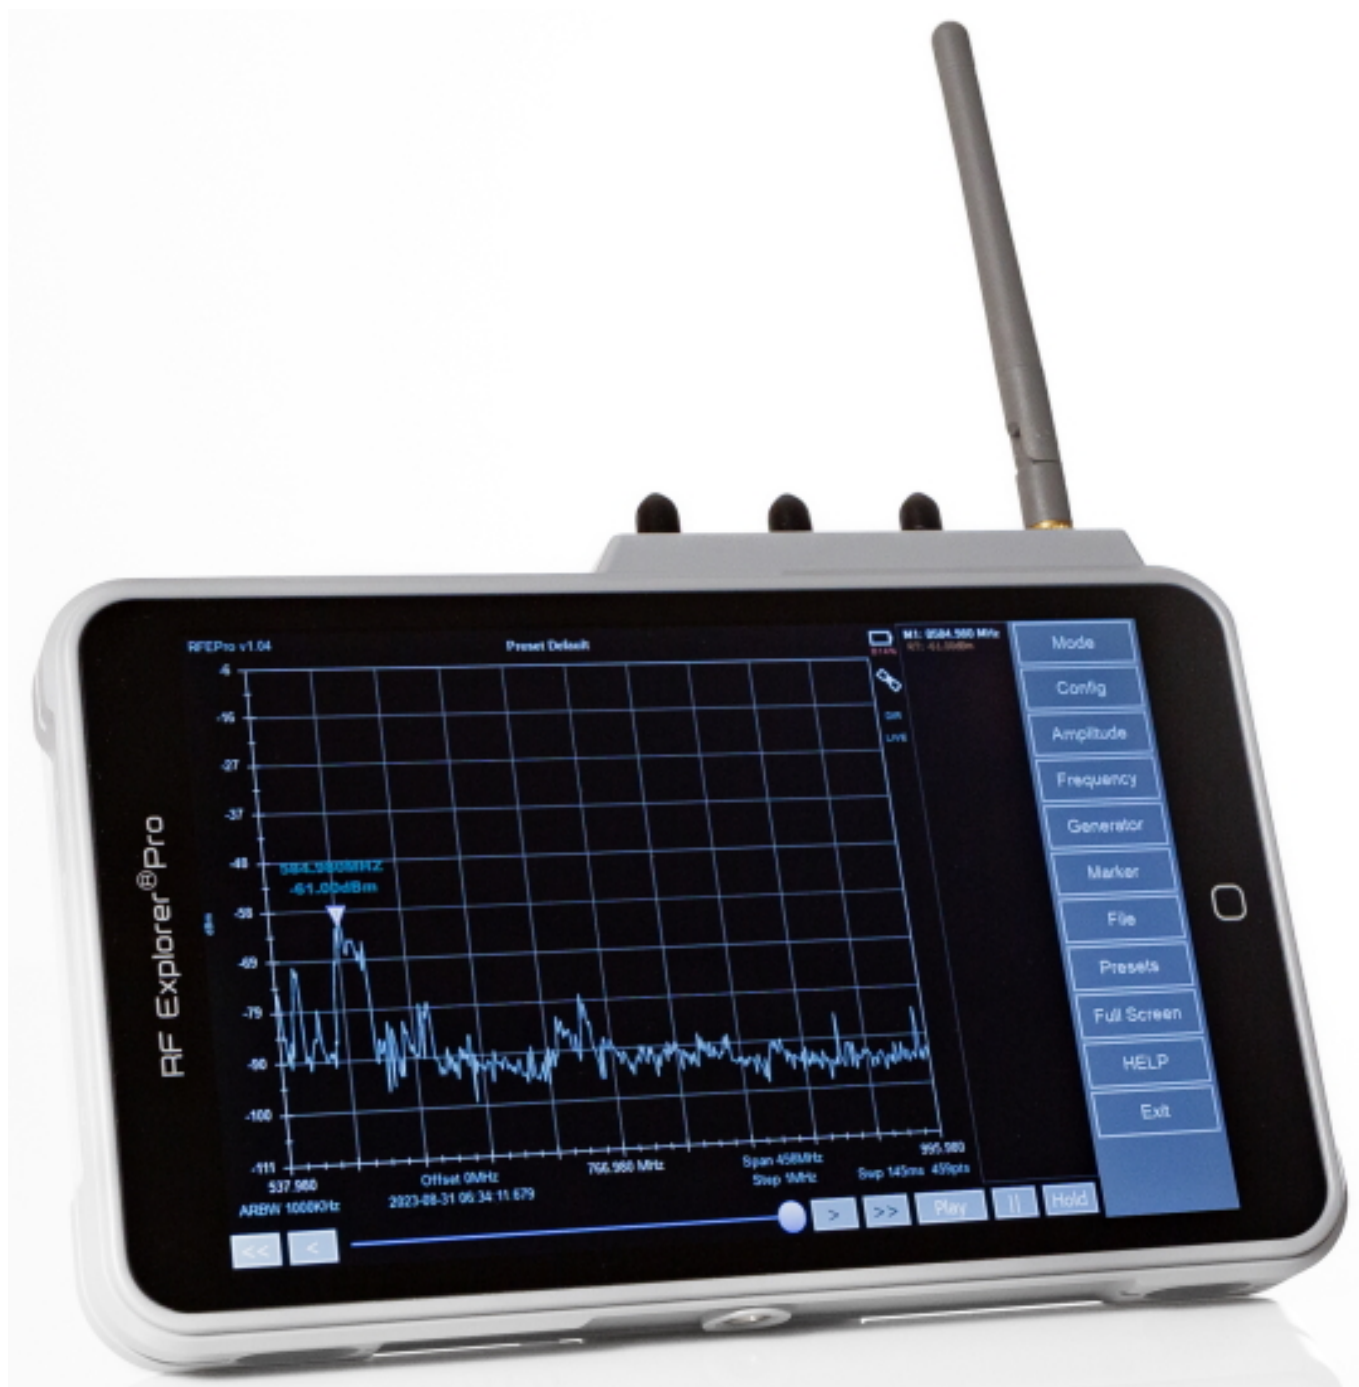

RF Venue RF Explorer Pro

RF Venue has extended its portfolio of wireless audio essentials with the addition of the RF Explorer Pro, a touchscreen RF spectrum analyzer configured for wireless microphone and in-ear monitor system users. With its integrated 6 GHz Spectrum Analyzer and Frequency Coordination and WiFi Analysis tools, RF Explorer Pro offers advanced functionality with intuitive touchscreen operation to maximize the performance of wireless microphone and in-ear monitor systems in any venue.

When connected to a local network using a VNC viewer compatible across PC, macOS, Android, and iOS devices, the RF Explorer Pro can be fully remote controlled to monitor, manage, and capture spectrum data. The high-performance CPU in the RF Explorer Pro enables fast frequency coordination calculations, real-time interference monitoring, and intermodulation analysis right out of the box. Advanced data display modes such as Waterfall 2D and 3D views are presented on a brilliant 8-inch touchscreen. Built-in memory automatically records, saves and replays spectrum data scans with a video-style playback slider. Users can quickly export captured CSV data to a USB drive for use in other software applications such as RF Venue’s free online Wireless System Builder, Shure Wireless Workbench, Audio-Technica Wireless Manager, Sennheiser Wireless System Manager, Excel, and more.