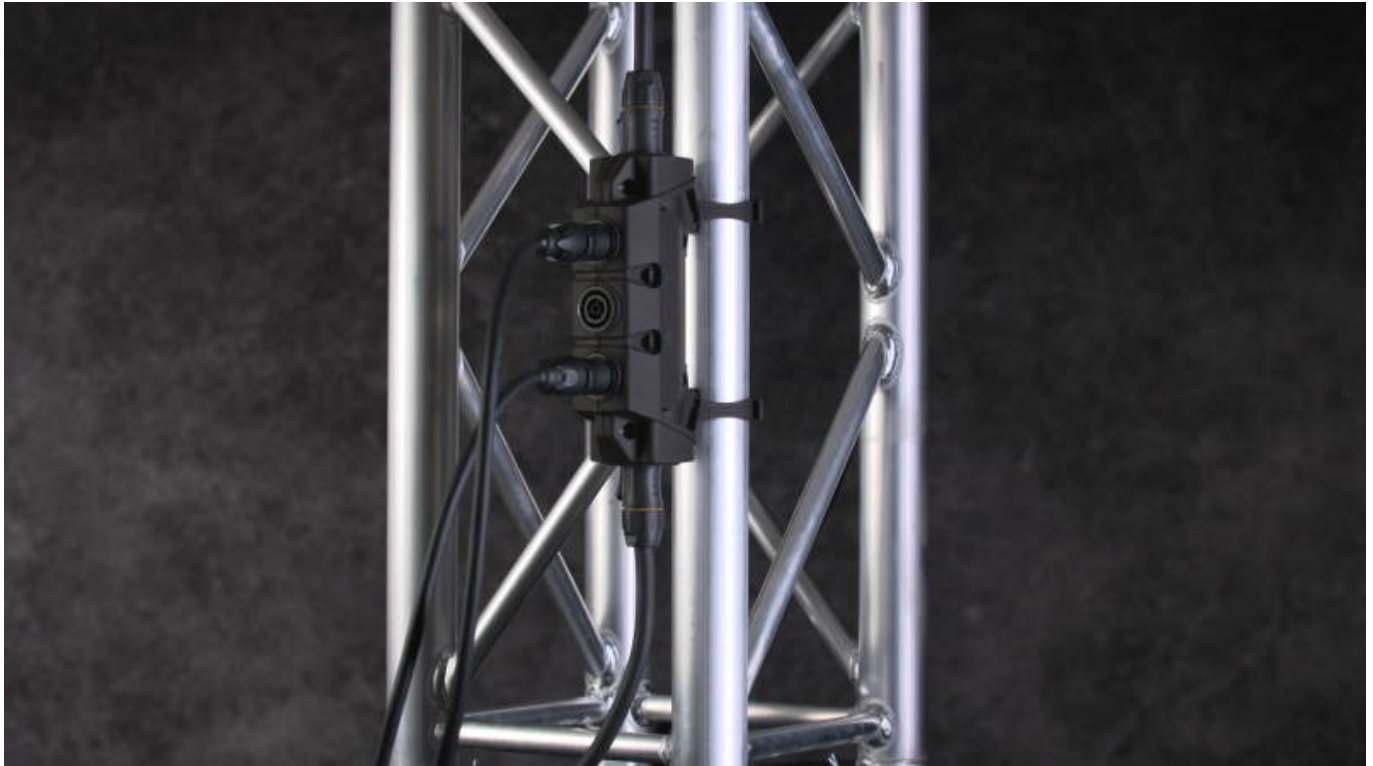

### **Compact and robust power distribution box for live use**

The PowerLink Truss & Stagebox by KLOTZ AIS is an extremely robust, ergonomic and easy-to-use new power distribution system. It's various application possibilities are a big advantage. This brand new product is at home not only in event technology, but also in theatres or TV studios.

The PowerLink Truss & Stagebox is equipped with one input and four outputs of the NEUTRIK powerCON True1 plug. It offers a power carrying capacity of up to 16A /250V. Due to the compact size and the ergonomic arrangement of the connections, easy handling is ensured in tough everyday stage use - even with work gloves.

The plastic housing is designed with rounded absorber edges and a robust surface to absorb shocks. This ensures that any external shocks are optimally diverted.

Inside the box, stiffening cross ribs, in conjunction with six housing screws, give the PowerLink Truss & Stagebox a very high level of resistance and provide compliance with current safety standards. A fall from truss height is easily absorbed, which underlines the robustness and durability. In addition, the housing is ultra-light.

The PowerLink Truss & Stagebox can be easily and quickly attached to a truss via two PowerLink Clamps; additional securing with two O-rings is also possible. Alternatively, the box can be equipped with an optional metal bracket underneath.