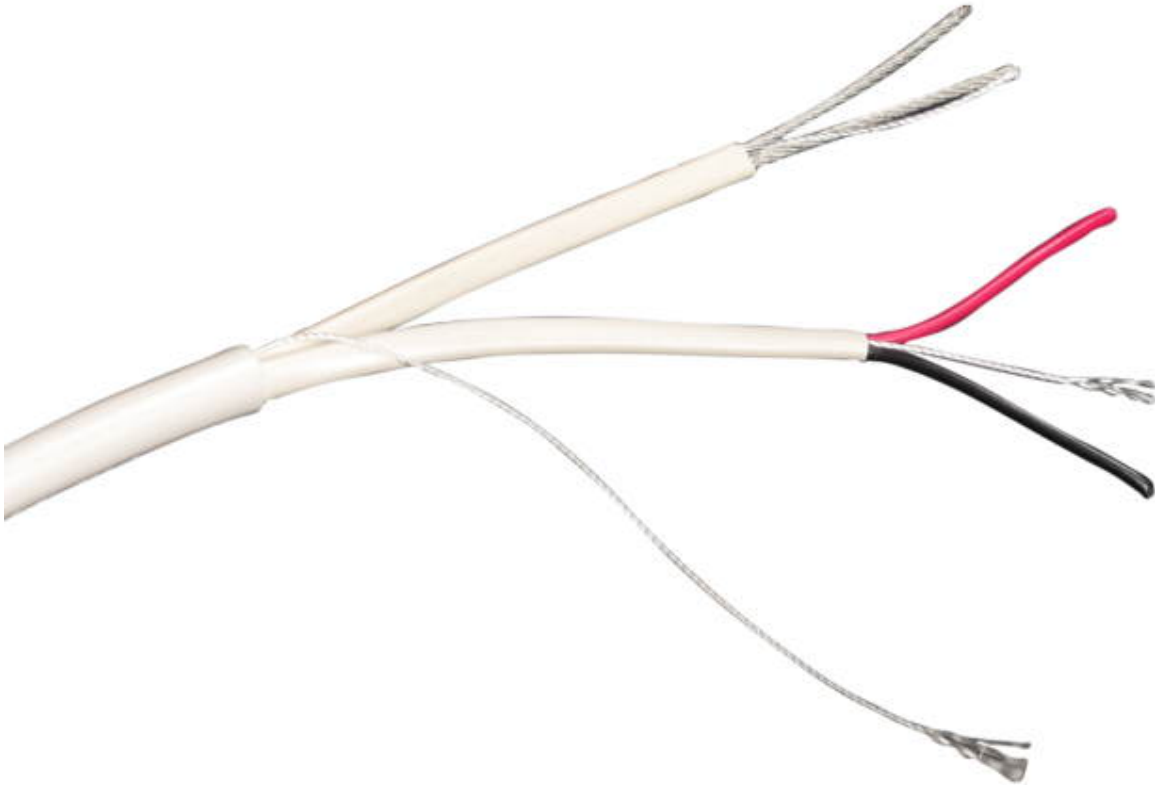

Biamp Receives US Patent for its Magic Cable

Magic Cable Streamlines Desono Loudspeaker Installations and is UL 13 Certified for Outdoor Applications and Hang Lengths Greater than 10 Feet

Biamp, a supplier of professional audiovisual solutions, today announced that it has been awarded a patent from the U.S. Patent and Trademark Office for its Magic Cable, used in the company's Desono family of business audio loudspeakers. Magic Cable comprises two stainless steel suspension cables, two 18 AWG signal conductors within a separate cable jacket, and integrated ripcords that allow the installer to easily slice through the jackets as needed - greatly increasing installation efficiencies.

"Traditionally, hanging pendant speakers has been a time-consuming and complicated job with many steps, each with different tools. Our Magic Cable dramatically simplifies the job and only requires a pair of wire cutters. What's more, the entire assembly is encased in an attractive wrapper, so no further dressing or painting is required," said Joe Andrulis, Executive Vice President of Corporate Development, Biamp. "Magic Cable makes it much easier and safer to install pendant loudspeakers, saving integration partners time and money. Additionally, it's the only composite cable in the AV industry certified to UL 13, demonstrating