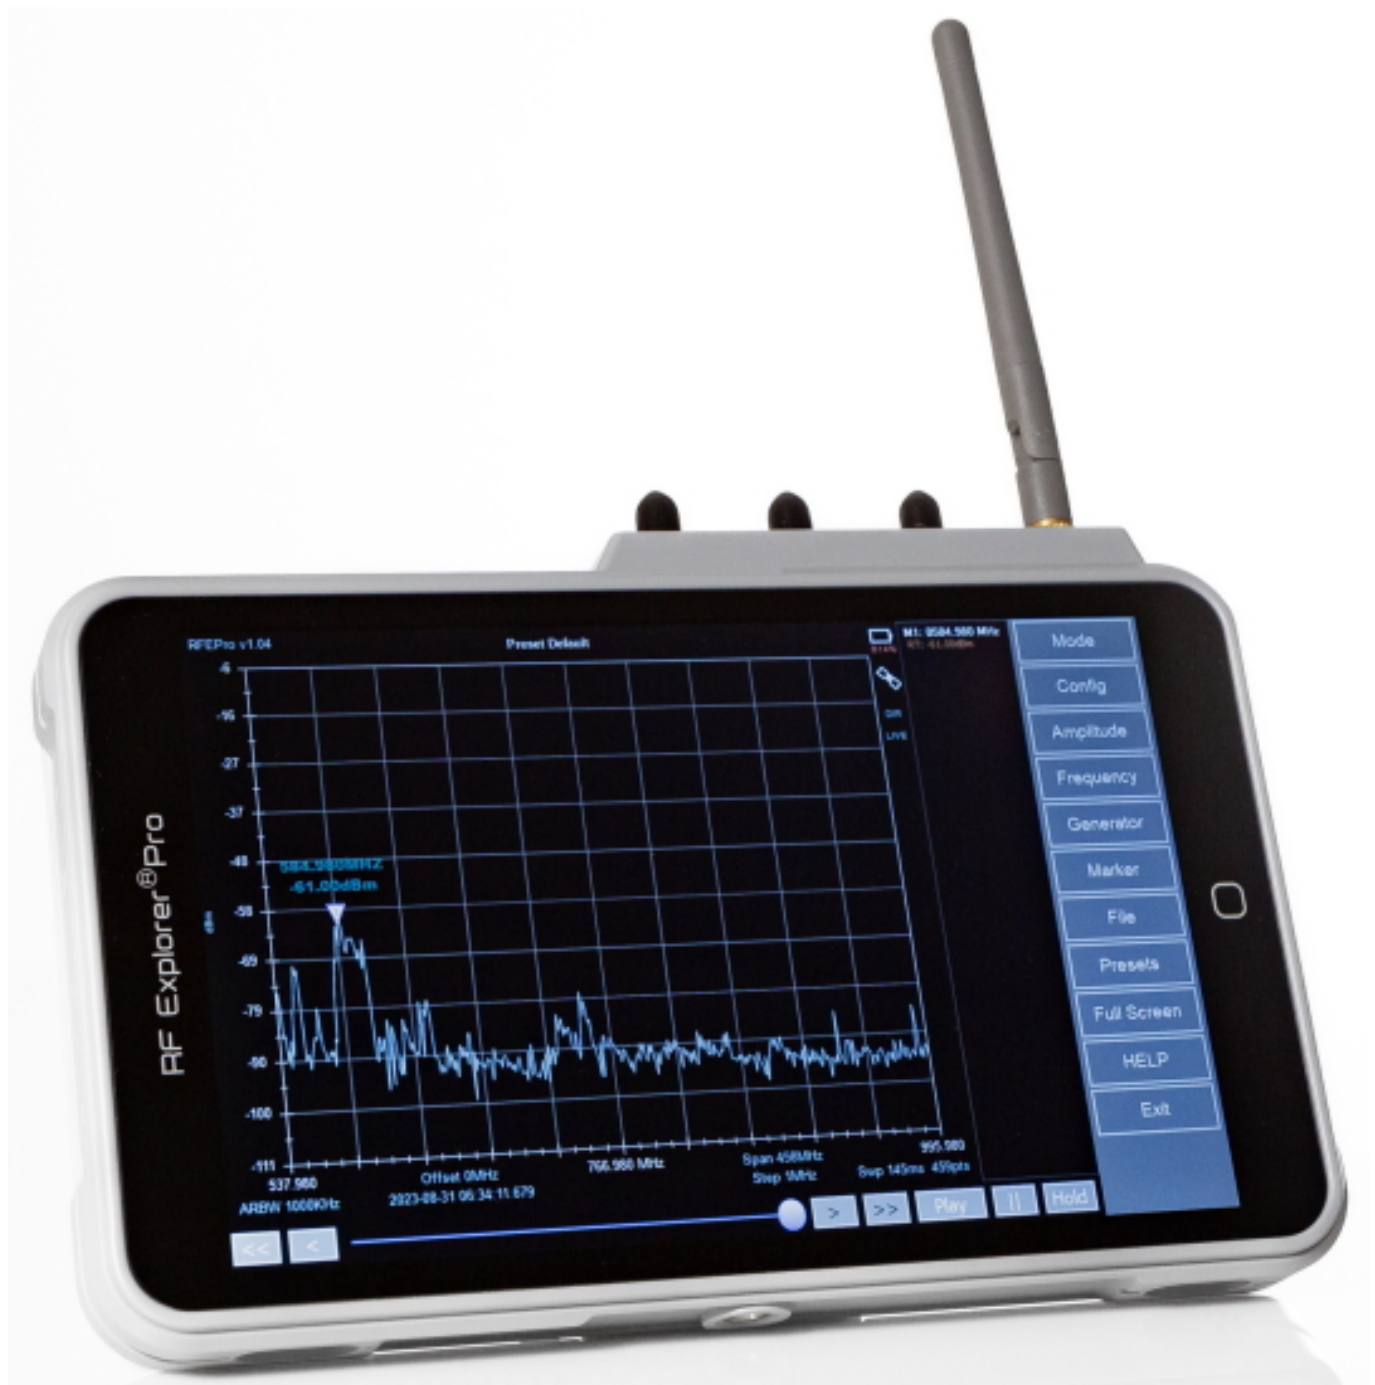

RF Venue RF Explorer Pro

RF Venue has extended its portfolio of wireless audio essentials with the addition of the RF Explorer Pro, a touchscreen RF spectrum analyzer configured for wireless microphone and in-ear monitor system users. With its integrated 6 GHz Spectrum Analyzer and Frequency Coordination and WiFi Analysis tools, RF Explorer Pro offers advanced functionality with intuitive touchscreen operation to maximize the performance of wireless microphone and in-ear monitor systems in any venue.

When connected to a local network using a VNC viewer compatible across PC, macOS, Android, and iOS devices, the RF Explorer Pro can be fully remote controlled to monitor, manage, and capture spectrum data. The high-performance CPU in the RF Explorer Pro enables fast frequency coordination calculations, real-time interference monitoring, and intermodulation analysis right out of the box. Advanced data display modes such as Waterfall 2D and 3D views are presented on a brilliant 8-inch touchscreen. Built-in memory automatically records, saves and replays spectrum data scans with a video-style playback slider. Users can quickly export captured CSV data to a USB drive for use in other software applications such as RF Venue’s free online Wireless System Builder, Shure Wireless Workbench, Audio-Technica Wireless Manager, Sennheiser Wireless System Manager, Excel, and more.