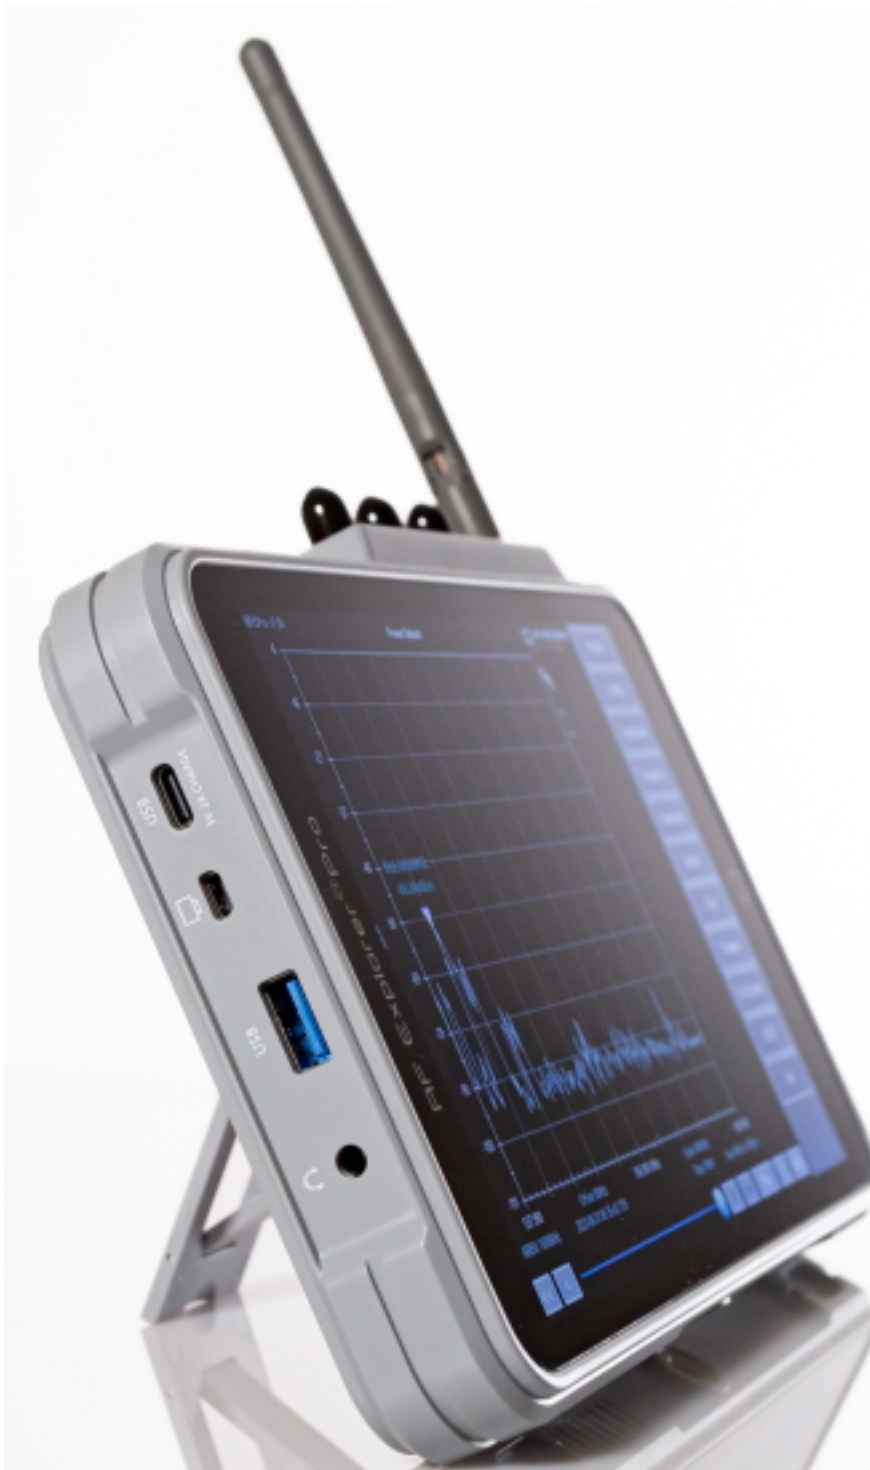

RF Venue announces RF Explorer Pro Touchscreen Spectrum Analyzer

Tuesday, 03 October 2023 19:21

“We’re delighted to collaborate with RF Venue for the distribution of RF Explorer Pro. RF Venue’s unwavering capabilities and long-term commitment to addressing wireless audio needs speak volumes,” says Ariel Rocholl, Chief Executive Officer for RF Explorer. “With a solid decade of collaboration behind us, we are confident in their ability to offer unmatched solutions and deliver impeccable support to both distributors and end users with RF Explorer Pro.”