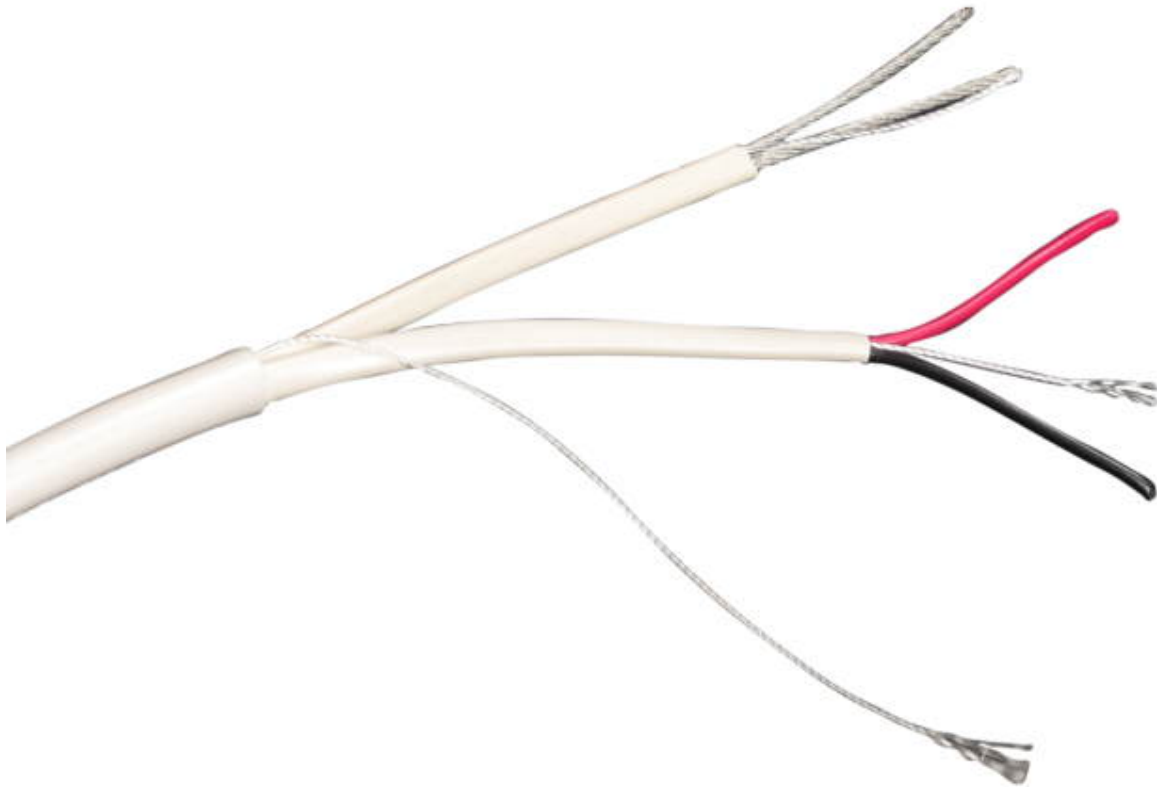

Biamp Receives US Patent for its Magic Cable

Magic Cable Streamlines Desono Loudspeaker Installations and is UL 13 Certified for Outdoor Applications and Hang Lengths Greater than 10 Feet

Biamp, a supplier of professional audiovisual solutions, today announced that it has been awarded a patent from the U.S. Patent and Trademark Office for its Magic Cable, used in the company's Desono family of business audio loudspeakers. Magic Cable comprises two stainless steel suspension cables, two 18 AWG signal conductors within a separate cable jacket, and integrated ripcords that allow the installer to easily slice through the jackets as needed - greatly increasing installation efficiencies.

"Traditionally, hanging pendant speakers has been a time-consuming and complicated job with many steps, each with different tools. Our Magic Cable dramatically simplifies the job and only requires a pair of wire cutters. What's more, the entire assembly is encased in an attractive wrapper, so no further dressing or painting is required," said Joe Andrulis, Executive Vice President of Corporate Development, Biamp. "Magic Cable makes it much easier and safer to install pendant loudspeakers, saving integration partners time and money. Additionally, it's the only composite cable in the AV industry certified to UL 13, demonstrating