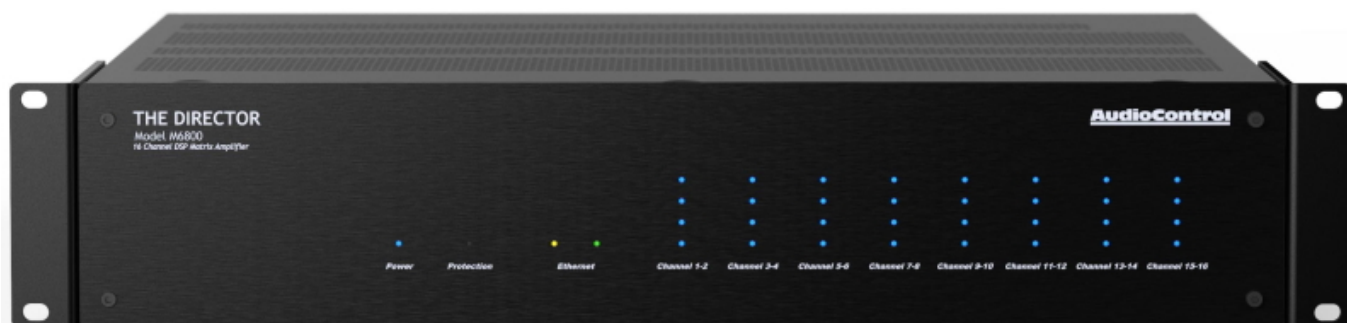

## AudioControl adds Dante Compatibility to Director Model M6800

AudioControl has announced that their award-winning Director Model M6800 multi-zone amplifier is available with Dante digital audio networking capability, continuing the company's unwavering commitment to provide the most advanced, high-performance entertainment solutions for professional A/V installers.

"Last year, we successfully introduced Dante network connectivity as an option on our CM-Series 70-volt Dual Mode amplifiers, providing integrators with a new level of performance for landscape entertainment systems and beyond," explained Chris Kane, Vice President Of Sales & Marketing at AudioControl. "We are excited to add this amazing technology to the award-winning Director Model M6800, one of our most popular multi-zone amplifiers."

AudioControl's award-winning Director Series amplifiers deliver the ultimate entertainment experience when performance matters. The Director Model M6800 offers the high-power and features integrators must have to provide unrivaled audio performance across any size the music system, including a true, conservatively measured 100 watts/8-Ohms, 200 watts/4-Ohms per channel into 16-channels. The Model M6800 also features a powerful DSP engine that includes graphic and parametric equalization by zone, plus a switching matrix that delivers the highest quality entertainment programming to any zone with unmatched flexibility.