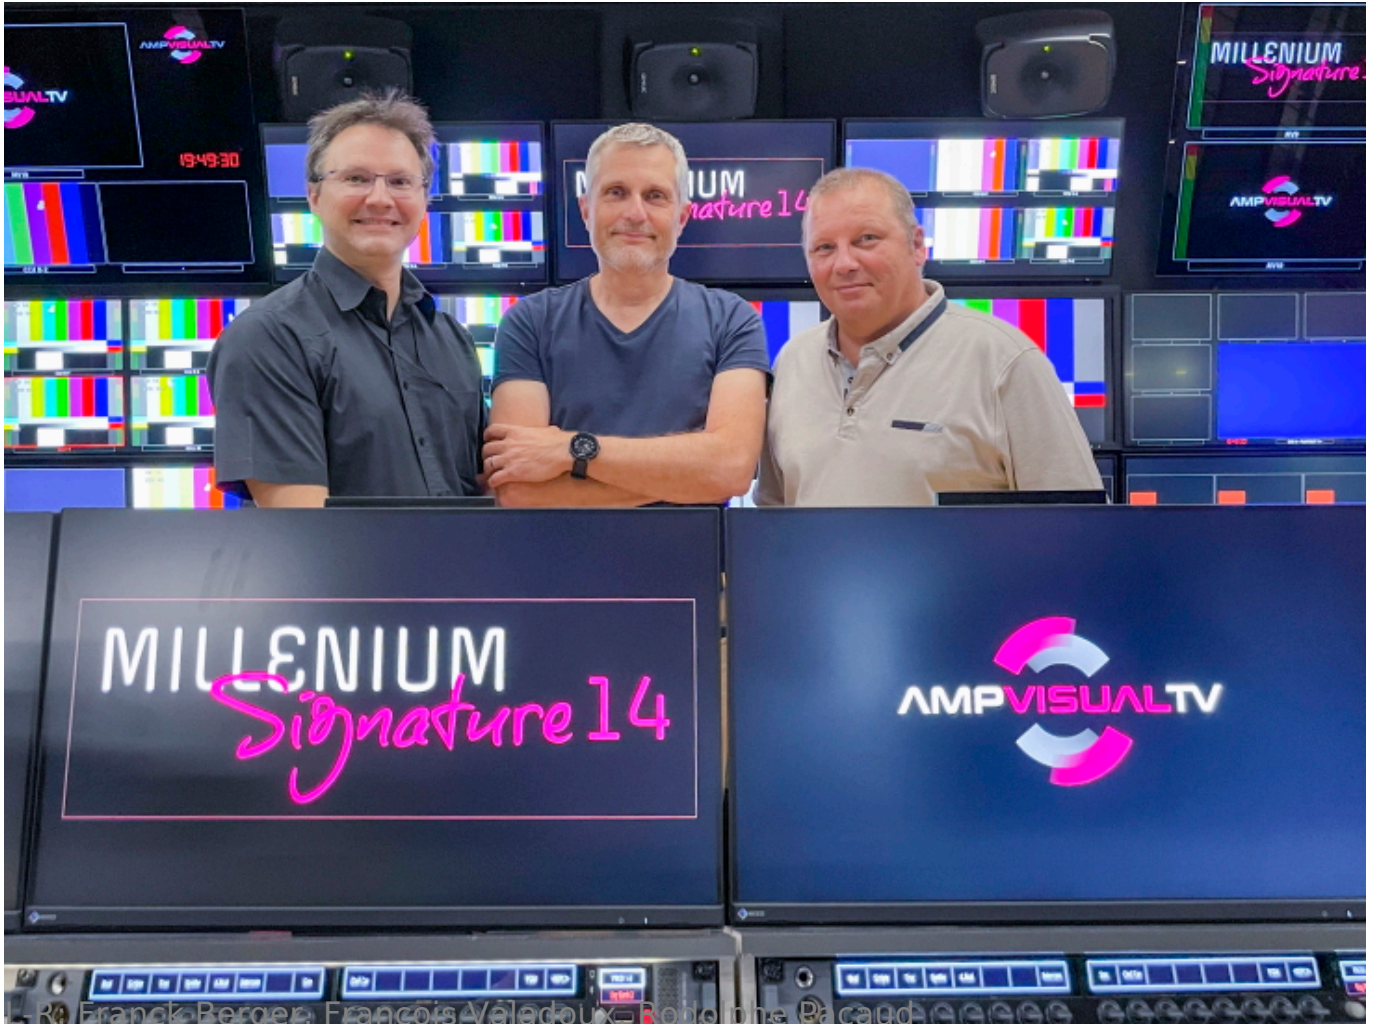

AMP VISUAL TV Expands OB Van Fleet Built on Riedel Technology

Riedel Communications today announced that AMP VISUAL TV has completed yet another of its state-of-the-art OB vans, equipped with a Riedel MediorNet real-time media network and Riedel's wired and wireless intercom systems, just in time for the Rugby World Cup in France. With the launch of Millenium Signature 19, AMP VISUAL TV continues the expansion of an OB van fleet that leverages Riedel technology to facilitate flexible interconnection between mobile production trucks and an agile, fully modular approach to any kind of live production.

“With Riedel’s MediorNet technology built into the DNA of our OB van fleet, we’ve been able to achieve amazing flexibility, scalability, and resilience. Our interconnectable Millenium and Millenium Signature fleet now allows us to reliably produce any event, both remote or on-site,” said François Valadoux, Executive Vice President and CTO at AMP VISUAL TV. “Completion of this new OB van is yet another step forward in a larger technological transformation - along with Riedel deployments in our media center and TV studios - that enables our business to

The unique TDM/IP ST 2110 hybrid capability of MediorNet networks has proved extremely valuable in supporting a smooth and safe transition to IP, and its distributed nature enables numerous advantages for AMP VISUAL TV, including plug-and-play interconnection of different production vehicles or control rooms in a powerful and highly agile operational workflow. To support flexible communications, AMP VISUAL TV has employed the latest Artist-1024 node from Riedel, as well as the company’s game-changing SmartPanel series concept, where a user interface can be turned not only into a comms panel but also a control panel and an audio monitoring panel. Providing reliable, high-quality wireless communications, Riedel’s Bolero intercom system likewise plays a critical role in daily operations.